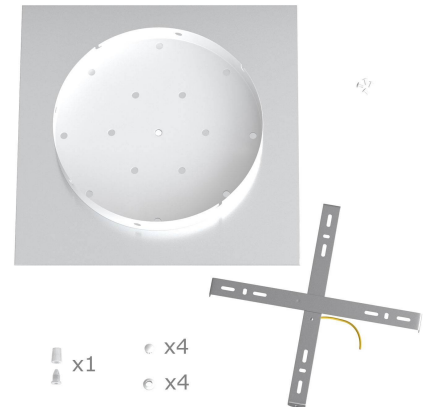

What sets the Rose One System apart from our regular pendant light canopies is that this is a two part system with an extra deep ceiling canopy that allows for easier wiring of connections, as well as a wide cover over the canopy that allows you to create pendant lights, swag chandeliers, cluster lights and more with even greater impact.

Product description:**Technical data for EXTRA LARGE Square Ceiling Canopy Kit - Rose One System**

- EXTRA LARGE Extra Deep Rose One Ceiling Canopy
- Diameter: 11.8 inches
- Height: 1.38 inches
- Material: metal
- Bracket fasteners
- 4 Caps and 4 rubber grommets are included for side holes

- EXTRA LARGE Rose One Cover
- Material: aluminum or dibond
- Length of Each Side: 15.75 inches
- Hole diameters: 10 mm (3/8")
- Thickness: if aluminum 1 mm, if dibond 3 mm
- Clear plastic cable clamp strain reliefs included (1 per hole)

The Rose One System is Patent Pending

Product features:

Material: Metal

Material: Dibond

Material: Aluminium

Product gallery:

x1 e x4
e x4