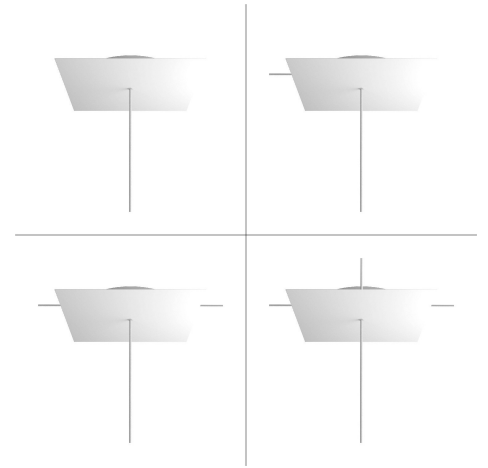

Product features:

Material: Metal

Material: Dibond

Material: Aluminium

Product gallery:

x1 e x4
e x4