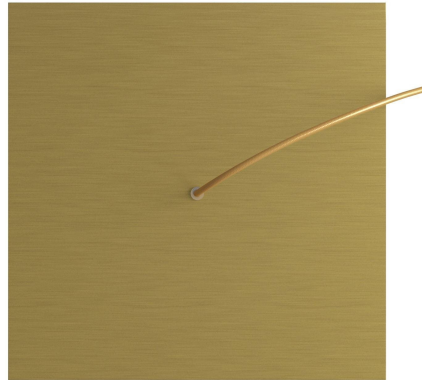

What sets the Rose One System apart from our regular pendant light canopies is that this is a two part system with an extra deep ceiling canopy that allows for easier wiring of connections, as well as a wide cover over the canopy that allows you to create pendant lights, swag chandeliers, cluster lights and more with even greater impact.

This Rose One Canopy Kit includes the following: an EXTRA LARGE Rose One Cover (15.75" diameter) with pre-drilled hole; an EXTRA LARGE Extra Deep Rose One Canopy (11.8" diameter); cable clamp strain reliefs; and all brackets & mounting hardware.

- EXTRA LARGE Rose One Cover
- Material: aluminum or dibond
- Length of Each Side: 15.75 inches
- Hole diameters: 10 mm (3/8")
- Thickness: if aluminum 1 mm, if dibond 3 mm
- Clear plastic cable clamp strain reliefs included (1 per hole)

The Rose One System is Patent Pending

Product features:

Material: Metal

Material: Dibond

Material: Aluminium

Product gallery:

x1 e x4
e x4