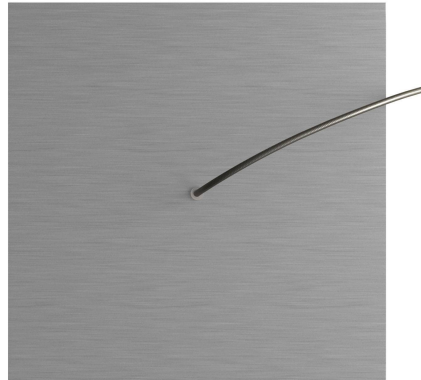

Product features:

Material: Metal

Material: Dibond

Material: Aluminium

Product gallery:

x1 e x4
e x4