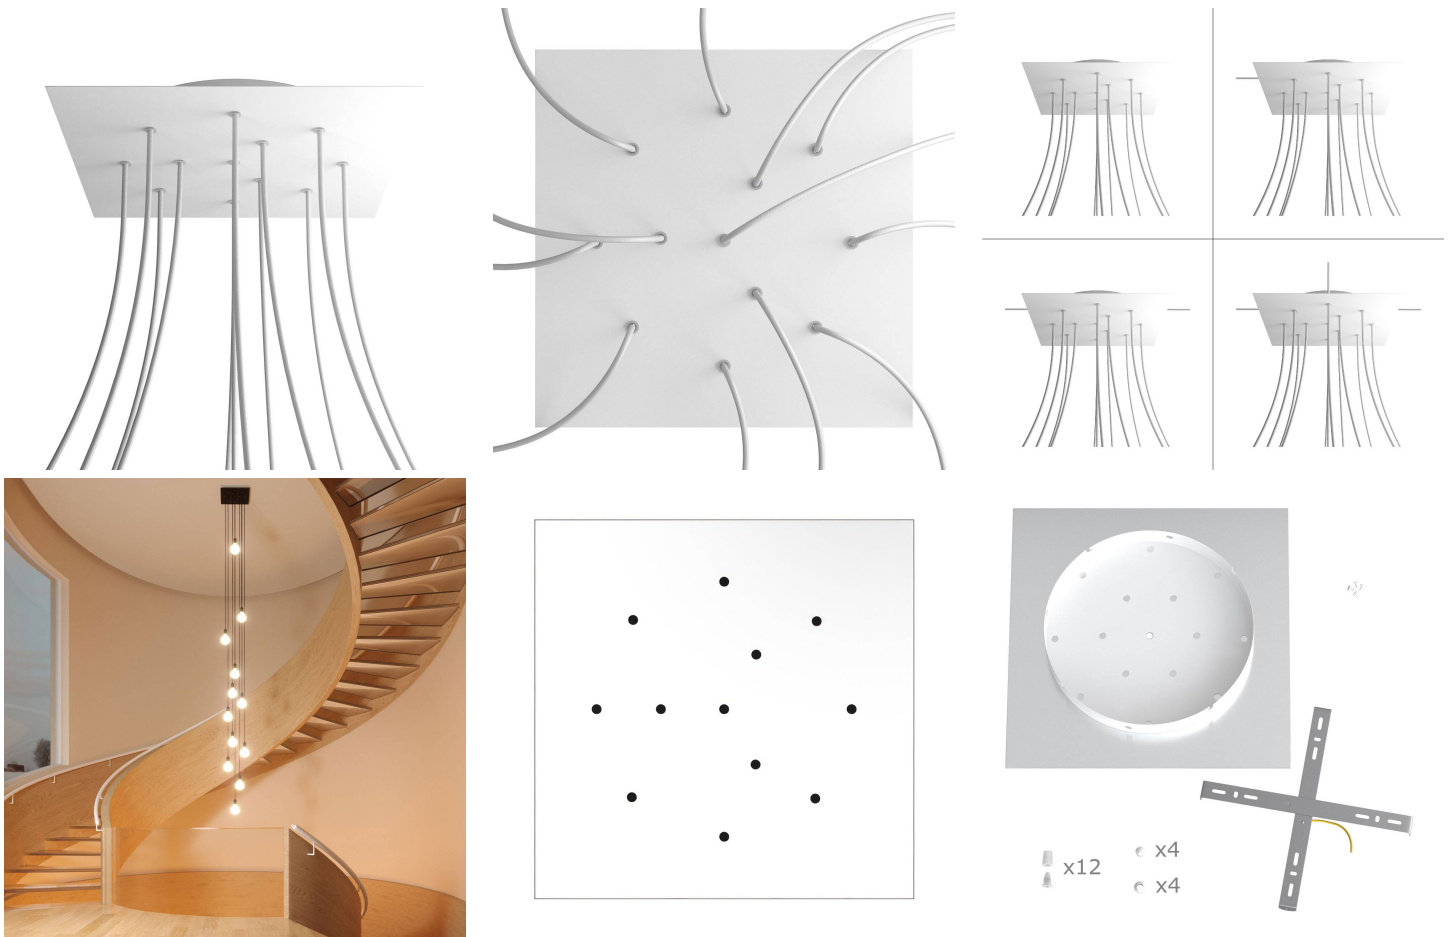

What sets the Rose One System apart from our regular pendant light canopies is that this is a two part system with an extra deep ceiling canopy that allows for easier wiring of connections, as well as a wide cover over the canopy that allows you to create pendant lights, swag chandeliers, cluster lights and more with even greater impact.

Product description:**Technical data for EXTRA LARGE Square Ceiling Canopy Kit - Rose One System**

- EXTRA LARGE Extra Deep Rose One Ceiling Canopy
- Diameter: 11.8 inches
- Height: 1.38 inches
- Material: metal
- Bracket fasteners
- 4 Caps and 4 rubber grommets are included for side holes

- EXTRA LARGE Rose One Cover
- Material: aluminum or dibond
- Length of Each Side: 15.75 inches
- Hole diameters: 10 mm (3/8")
- Thickness: if aluminum 1 mm, if dibond 3 mm
- Clear plastic cable clamp strain reliefs included (1 per hole)

The Rose One System is Patent Pending

Product features:

Material: Metal

Material: Dibond

Material: Aluminium

Product gallery:

x12 e x4
 e x4