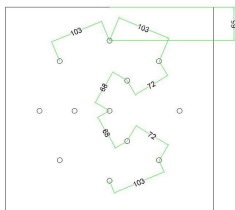

Product features:

Material: Metal

Material: Dibond

Material: Aluminium

Product gallery:

x12   e x4
e x4