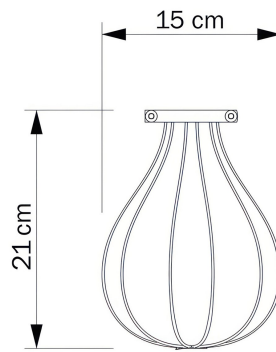

Attention! Bulb and socket NOT included.

Product description:

Drop Naked Metal Lampshade Cage - technical specifications:

Material: painted metal.

Fitting: collar double lateral closure.

Width: 5.9".

Height: 8.3".

Not suitable for light bulbs with a diameter over 3.75".

Product features:

Material: Metal

Fitting: Adjustable collar closure

Product gallery:

ca creative cables