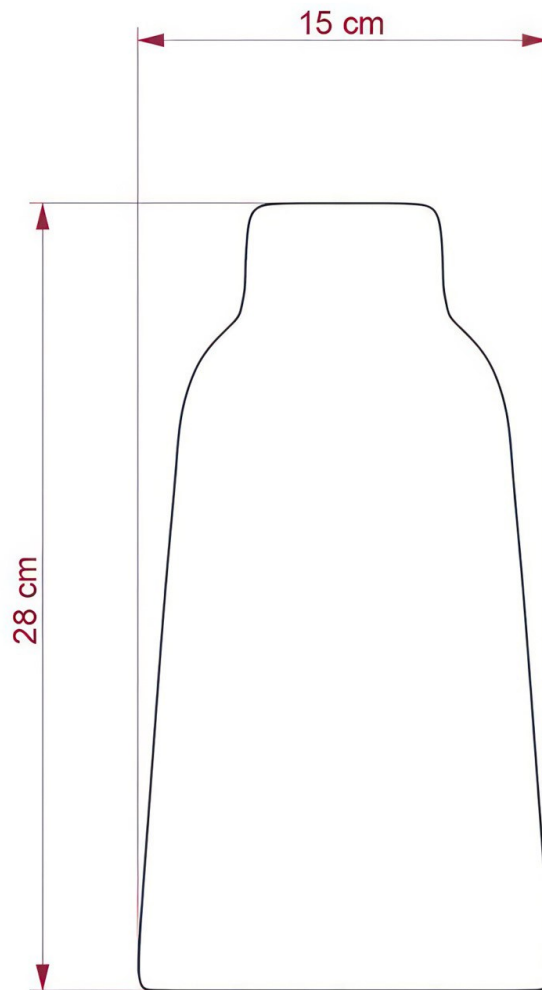

Reference: EKBOSTAVN  
EAN13: 8057730638760

**Product title:**

The Materia Collection | Tall Pendant Lamp Shade | Sleek Finish

**Product attributes:**

Finish: Glossy white, Cement effect - White, Corten effect - White, Streaked Avion - White, Streaked Coral - White, Streaked Terracotta - White, Streaked Dove-Grey - White, Streaked Evergreen - White, Blackboard - White

**Product image:**

**Product price:**

\$77.70 tax included

**Product short description:**

The ceramic Vase lampshade from our Materia Collection brings a touch of elegance to your home, featuring shapes inspired by the Mediterranean style of Italy.

**Attention!** Bulb and socket **NOT** included.

**Product description:**

Tall Lampshade - The Materia Collection - technical specs:

Material: hand painted ceramic.

Diameter: 5.12"

Height: 11"

Weight 2.1 lbs

Inner hole diameter: 1.7", works with double ferrule or UNO style sockets

**Product features:**

Material: Ceramic

Fitting: E26

**Product gallery:**