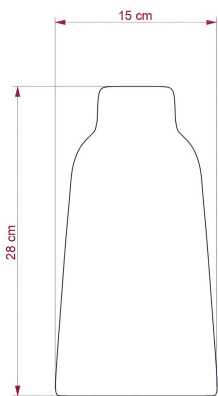

Attention! Bulb and socket **NOT** included.

Product description:

Tall Lampshade - The Materia Collection - technical specs:

Material: hand painted ceramic.

Diameter: 5.12"

Height: 11"

Weight 2.1 lbs

Inner hole diameter: 1.7", works with double ferrule or UNO style sockets

Product features:

Material: Ceramic

Fitting: E26

Product gallery:

ca creative cables

@milkandhomefamily

@paulinesimpkin6