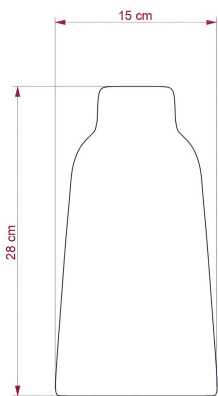

Product features:

Material: Ceramic

Fitting: E26

Product gallery:

@milkandhomefamily