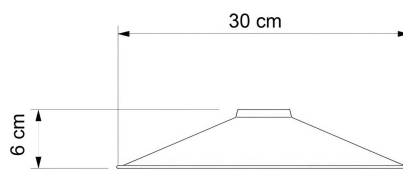

***Attention! Bulb and socket NOT included.***

**Product description:**

Swing E26 flat concave enameled metal lamp shade - technical characteristics:

Material: painted metal.

Fitting: E26.

Width: 11.81 inches.

Height: 2.36 inches.

Hole opening: 1.57 inches.

**Product features:**

Material: Metal

Fitting: E26

**Product gallery:**

ca creative cables