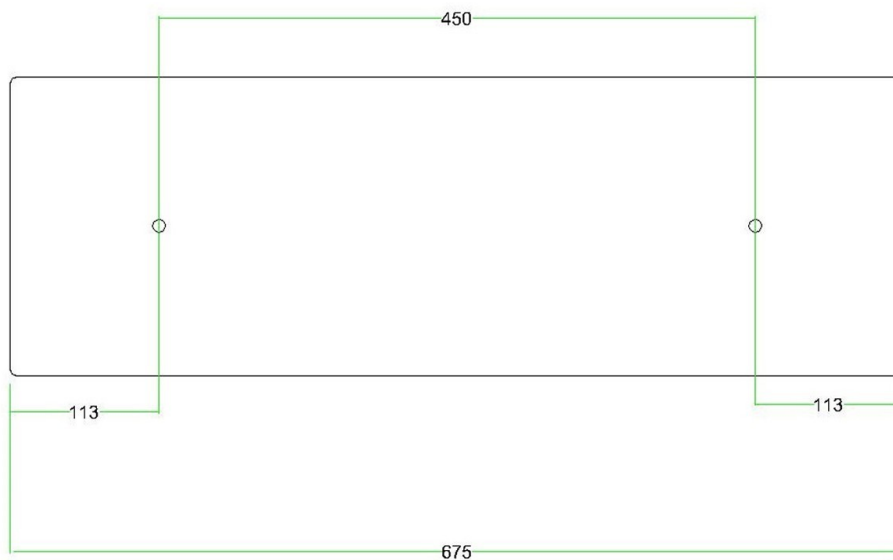

Reference: KROVBORE2F103

EAN13: 8057730907415

Product title:

2 hole - EXTRA LARGE Rectangular Ceiling Canopy Kit - Rose One System, 675 x 225 mm Cover

Product attributes:

Decoration: Matt White Dibond, Matt Black Dibond, Satin Brass Dibond, Satin Copper Dibond, Satin Steel Dibond

Ceiling Rose Colour: White, Black

Product image: