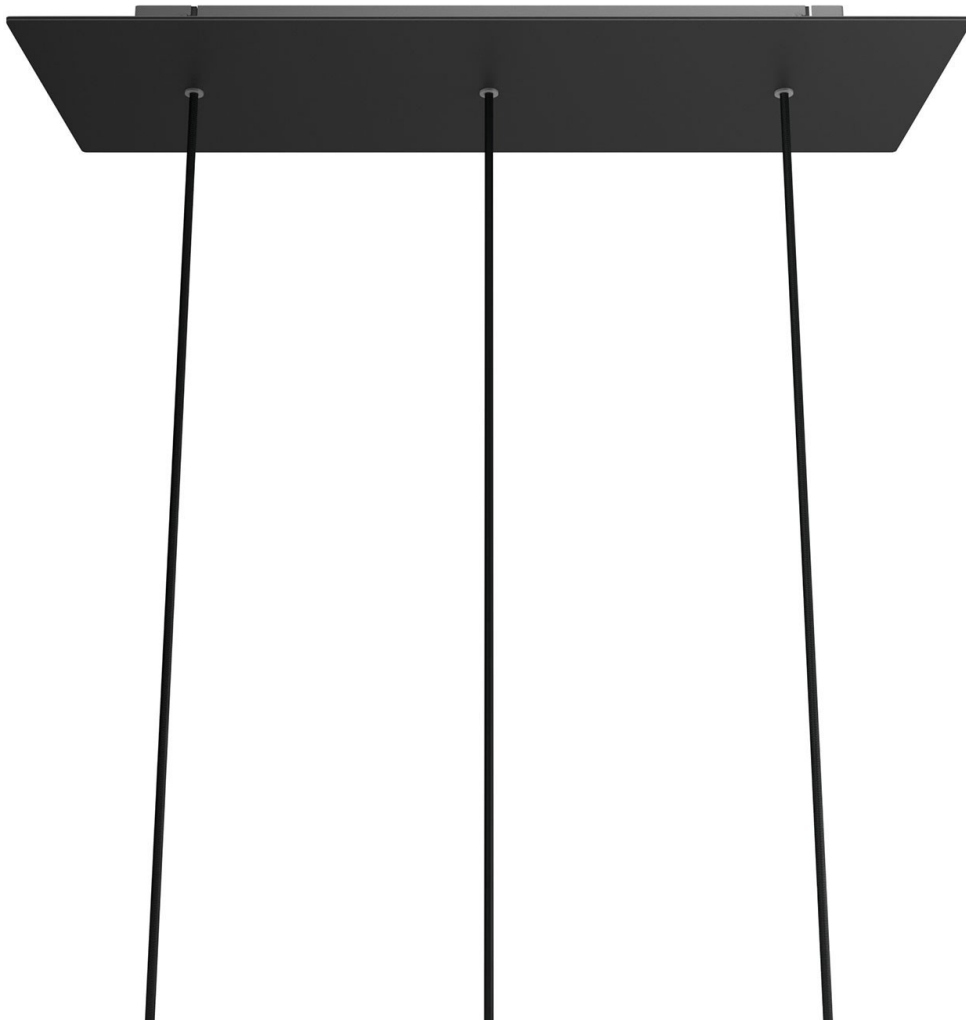

Reference: KROVBORE3F103

EAN13: 8057730907422

**Product title:**

3 hole in line - EXTRA LARGE Rectangular Ceiling Canopy Kit - Rose One System,  
675 x 225 mm Cover

**Product attributes:**

Decoration: Matt White Dibond, Matt Black Dibond, Satin Brass Dibond, Satin Copper Dibond,  
Satin Steel Dibond

Ceiling Rose Colour: White, Black

**Product image:**

**Product price:**

\$85.00 tax included

**Product short description:**

Rose-One is the Creative-Cables line of ceiling canopies decorated with concealed cable clamp which, thanks to the numerous decorations available, allows you to create striking multiple pendants that are 100% in tune with your style.

The rectangular 3-hole version is perfect for creating multiple pendants above a table or bar counter, either by using naked bulbs or by adding a lampshade at each pendant.

Rose-One features side holes allowing you to connect more ceiling canopies serially or position the light pendants in relation to the ceiling light source.

The decorated cover of the ceiling canopy is made in Dibond®, an aluminum composite panel that guarantees excellent visual design, light weight and strength.

Configure your 3-hole rectangular EXTRA LARGE Rose-One ceiling canopy to create a multi-light pendant lamp customised according to your needs: