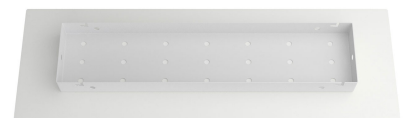

Width: 675 mm
Length: 225 mm
Hole diameter: 10 mm
Thickness: 3 mm
Clear plastic cable clamp (1 per hole).

NOTE: the distance between the holes in the ceiling canopy does not allow you to install lampshades with a diameter greater than 22 cm if suspended at the same height, or 43 cm if suspended at different heights.

Product features:

Material: Metal
Material: Dibond

Product gallery:

x3