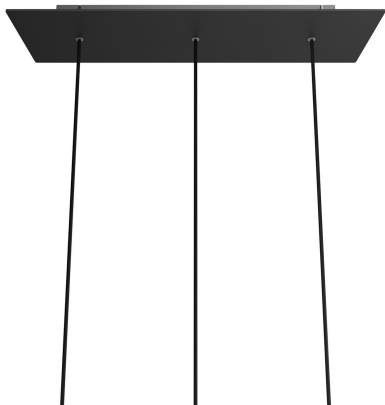

Width: 675 mm
Length: 225 mm
Hole diameter: 10 mm
Thickness: 3 mm
Clear plastic cable clamp (1 per hole).

NOTE: the distance between the holes in the ceiling canopy does not allow you to install lampshades with a diameter greater than 22 cm if suspended at the same height, or 43 cm if suspended at different heights.

Product features:

Material: Metal
Material: Dibond

Product gallery:

x3