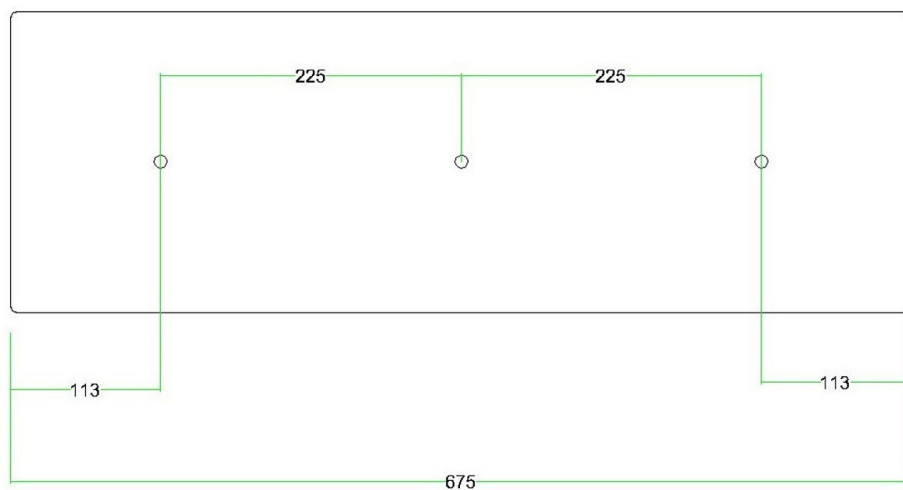

Reference: KROVBORE3F109

EAN13: 8057730907521

Product title:

3 hole in line - EXTRA LARGE Rectangular Ceiling Canopy Kit - Rose One System, 675 x 225 mm Cover

Product attributes:

Decoration: Matt White Dibond, Matt Black Dibond, Satin Brass Dibond, Satin Copper Dibond, Satin Steel Dibond

Ceiling Rose Colour: White, Black

Product image: