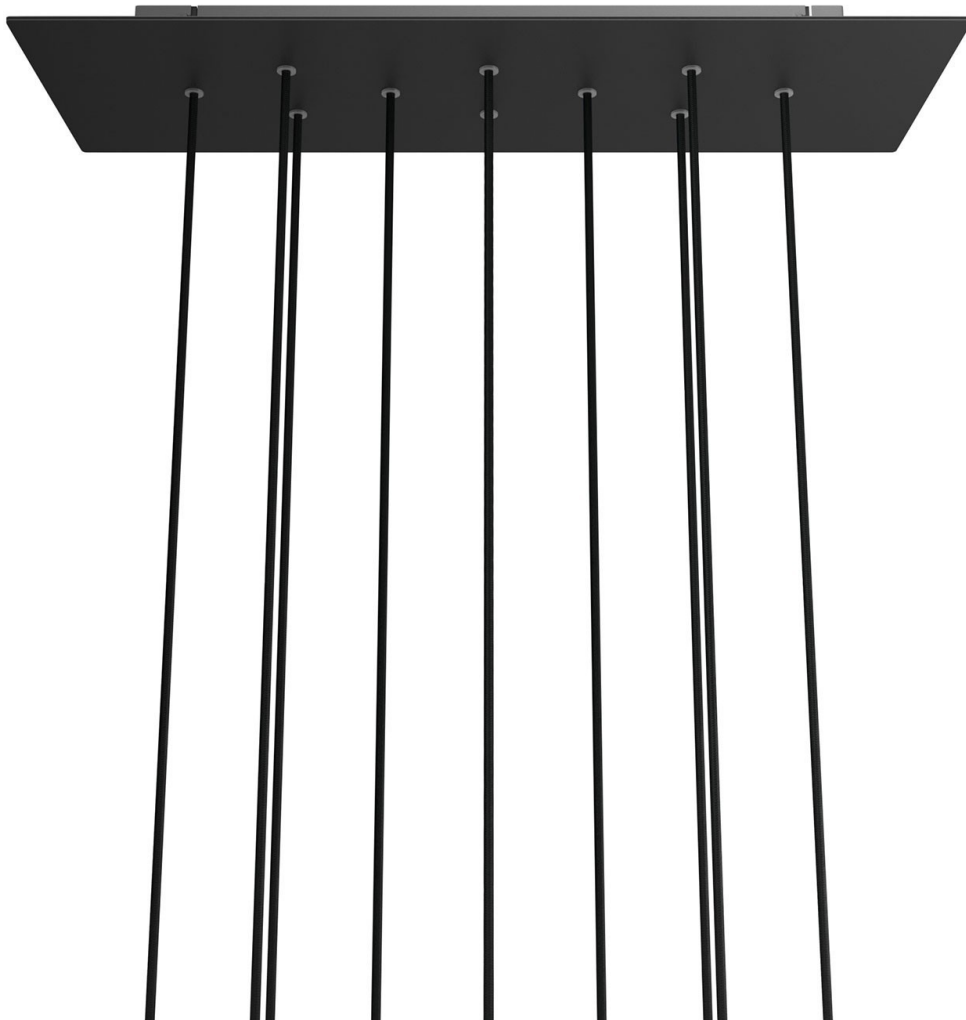

Reference: KROVBORE10F103

EAN13: 8057730907484

Product title:

10 hole - EXTRA LARGE Rectangular Ceiling Canopy Kit - Rose One System, 675 x 225 mm Cover

Product attributes:

Decoration: Matt White Dibond, Matt Black Dibond, Satin Brass Dibond, Satin Copper Dibond, Satin Steel Dibond

Ceiling Rose Colour: White, Black

Product image:

Product price:

\$97.00 tax included

Product short description:

Rose-One is the Creative-Cables line of ceiling canopies decorated with concealed cable clamp which, thanks to the numerous decorations available, allows you to create striking multiple pendants that are 100% in tune with your style.

The 10-hole rectangular version is ideal for creating multiple pendants to be used in a stairwell by playing with the height of the pendants and the size of the bulbs, inside a contemporary open space loft apartment or oversize table.

The ceiling canopy cover is in Dibond®, an aluminium composite panel that guarantees excellent visual design, light weight and durability.

Configure your 10-hole rectangular EXTRA LARGE Rose-One ceiling canopy to create a multi-light pendant lamp customised according to your needs: