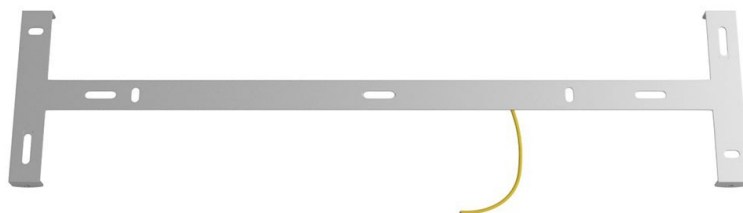

Reference: KROVBORE10F103

EAN13: 8057730907484

Product title:

10 hole - EXTRA LARGE Rectangular Ceiling Canopy Kit - Rose One System, 675 x 225 mm Cover

Product attributes:

Decoration: Matt White Dibond, Matt Black Dibond, Satin Brass Dibond, Satin Copper Dibond, Satin Steel Dibond

Ceiling Rose Colour: White, Black

Product image:

Product price:

\$97.00 tax included

Product short description:

Rose-One is the Creative-Cables line of ceiling canopies decorated with concealed cable clamp which, thanks to the numerous decorations available, allows you to create striking multiple pendants that are 100% in tune with your style.

The 10-hole rectangular version is ideal for creating multiple pendants to be used in a stairwell by playing with the height of the pendants and the size of the bulbs, inside a contemporary open space loft apartment or oversize table.

Width: 520 mm

Length: 120 mm

Height: 35 mm

Material: metal

Mounting brackets

6 plugs and 6 rubber cable duct seals are included for the side holes.

Rectangular Rose-One cover

Material: dibond