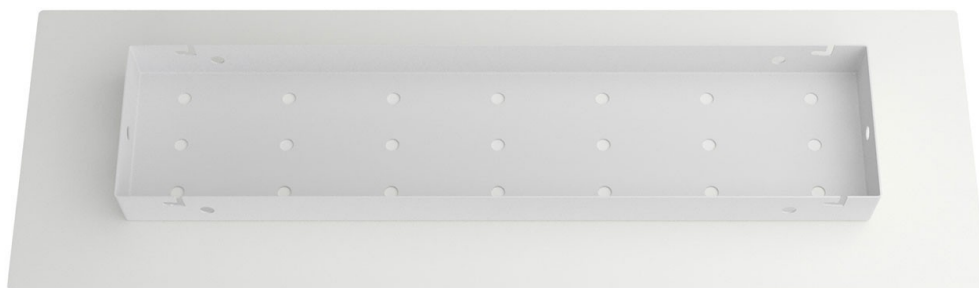

Reference: KROVBORE10F107

EAN13: 8057730907682

Product title:

10 hole - EXTRA LARGE Rectangular Ceiling Canopy Kit - Rose One System, 675 x 225 mm Cover

Product attributes:

Decoration: Matt White Dibond, Matt Black Dibond, Satin Brass Dibond, Satin Copper Dibond, Satin Steel Dibond

Ceiling Rose Colour: White, Black

Product image:

Product price:

\$97.00 tax included

Product short description:

Rose-One is the Creative-Cables line of ceiling canopies decorated with concealed cable clamp which, thanks to the numerous decorations available, allows you to create striking multiple pendants that are 100% in tune with your style.

The 10-hole rectangular version is ideal for creating multiple pendants to be used in a stairwell by playing with the height of the pendants and the size of the bulbs, inside a contemporary open space loft apartment or oversize table.

The ceiling canopy cover is in Dibond®, an aluminium composite panel that guarantees excellent visual design, light weight and durability.

Configure your 10-hole rectangular EXTRA LARGE Rose-One ceiling canopy to create a multi-light pendant lamp customised according to your needs: