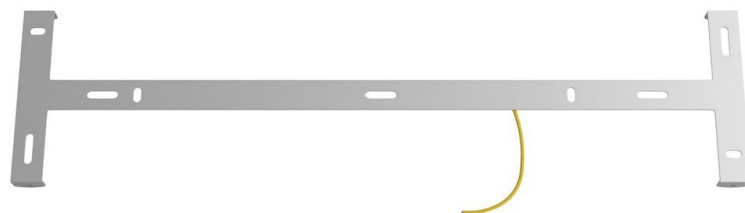

Reference: KROVBORE11F107
EAN13: 8057730907699

Product title:

11 hole - EXTRA LARGE Rectangular Ceiling Canopy Kit - Rose One System, 675 x 225 mm Cover

Product attributes:

Decoration: Matt White Dibond, Matt Black Dibond, Satin Brass Dibond, Satin Copper Dibond, Satin Steel Dibond

Ceiling Rose Colour: White, Black

Product image:

Product price:

\$98.70 tax included

Product short description:

Rose-One is the Creative-Cables line of ceiling canopies decorated with concealed cable clamp which, thanks to the numerous decorations available, allows you to create striking multiple pendants that are 100% in tune with your style.

The 11-hole rectangular version is ideal for creating multiple pendants to be used in a stairwell by playing with the height of the pendants and the size of the bulbs, inside a contemporary open space loft apartment or over an oversize table.

Width: 520 mm

Length: 120 mm

Height: 35 mm

Material: metal

Mounting brackets

6 plugs and 6 rubber cable duct seals are included for the side holes.

Rectangular Rose-One cover

Material: dibond