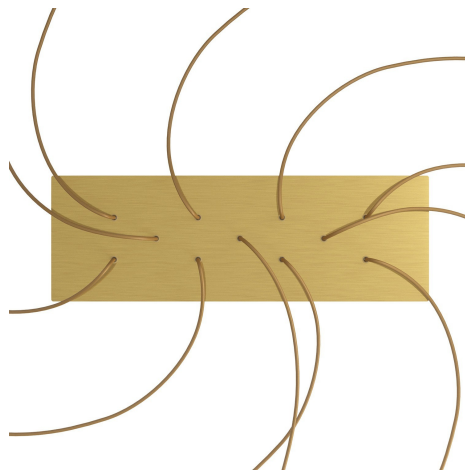

Rectangular Rose-One cover

Material: dibond

Width: 675 mm

Length: 225 mm

Hole diametre: 10 mm

Thickness: 3 mm

Clear plastic cable clamp (1 per hole).

NOTE: the distance between the holes in the ceiling canopy does not allow you to install bulbs with a diameter greater than 7 cm if suspended at the same height, or 14 cm if suspended at different heights.

Product features:

Material: Metal

Material: Dibond

Product gallery: