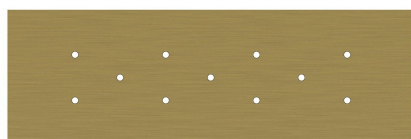

Rectangular Rose-One cover

Material: dibond

Width: 675 mm

Length: 225 mm

Hole diametre: 10 mm

Thickness: 3 mm

Clear plastic cable clamp (1 per hole).

NOTE: the distance between the holes in the ceiling canopy does not allow you to install bulbs with a diameter greater than 7 cm if suspended at the same height, or 14 cm if suspended at different heights.

Product features:

Material: Metal

Material: Dibond

Product gallery:

x11