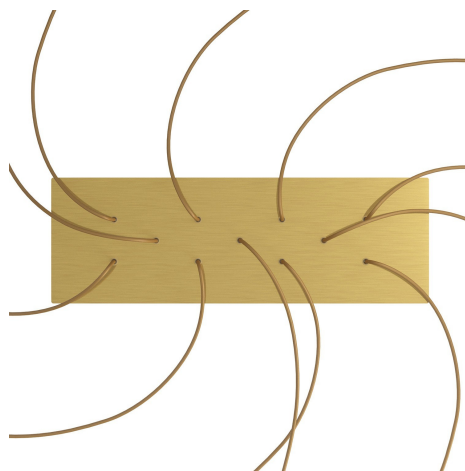

Rectangular Rose-One cover

Material: dibond

Width: 675 mm

Length: 225 mm

Hole diametre: 10 mm

Thickness: 3 mm

Clear plastic cable clamp (1 per hole).

NOTE: the distance between the holes in the ceiling canopy does not allow you to install bulbs with a diameter greater than 7 cm if suspended at the same height, or 14 cm if suspended at different heights.

Product features:

Material: Metal

Material: Dibond

Product gallery: