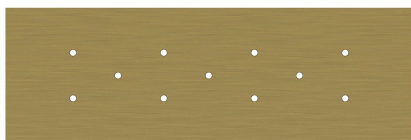

Rectangular Rose-One cover

Material: dibond

Width: 675 mm

Length: 225 mm

Hole diametre: 10 mm

Thickness: 3 mm

Clear plastic cable clamp (1 per hole).

NOTE: the distance between the holes in the ceiling canopy does not allow you to install bulbs with a diameter greater than 7 cm if suspended at the same height, or 14 cm if suspended at different heights.

Product features:

Material: Metal

Material: Dibond

Product gallery:

x11