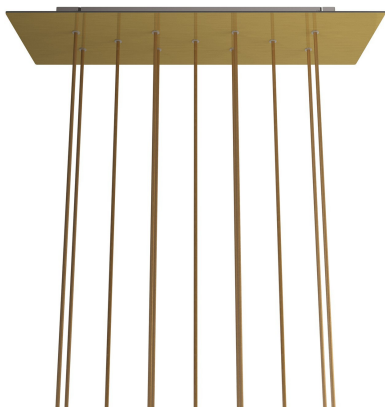

Rectangular Rose-One cover

Material: dibond

Width: 675 mm

Length: 225 mm

Hole diametre: 10 mm

Thickness: 3 mm

Clear plastic cable clamp (1 per hole).

NOTE: the distance between the holes in the ceiling canopy does not allow you to install bulbs with a diameter greater than 7 cm if suspended at the same height, or 14 cm if suspended at different heights.

Product features:

Material: Metal

Material: Dibond

Product gallery: