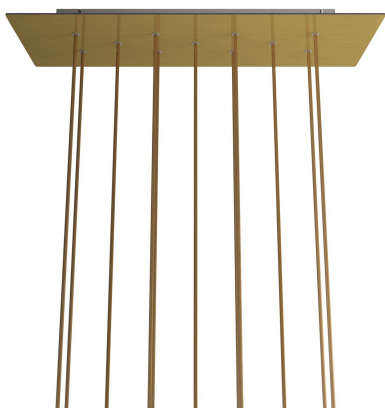

Rectangular Rose-One cover

Material: dibond

Width: 675 mm

Length: 225 mm

Hole diametre: 10 mm

Thickness: 3 mm

Clear plastic cable clamp (1 per hole).

NOTE: the distance between the holes in the ceiling canopy does not allow you to install bulbs with a diameter greater than 7 cm if suspended at the same height, or 14 cm if suspended at different heights.

Product features:

Material: Metal

Material: Dibond

Product gallery: