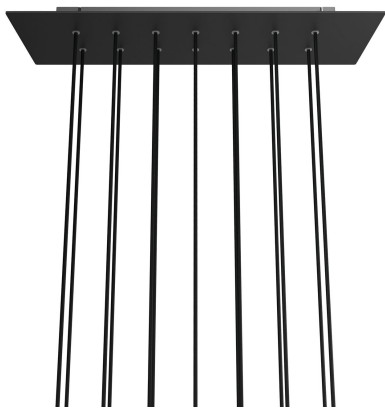

Rectangular Rose-One cover

Material: dibond

Width: 675 mm

Length: 225 mm

Hole diametre: 10 mm

Thickness: 3 mm

Clear plastic cable clamp (1 per hole).

NOTE: the distance between the holes in the ceiling canopy does not allow you to install bulbs with a diameter greater than 7 cm if suspended at the same height, or 14 cm if suspended at different heights.

Product features:

Material: Metal

Material: Dibond

Product gallery: