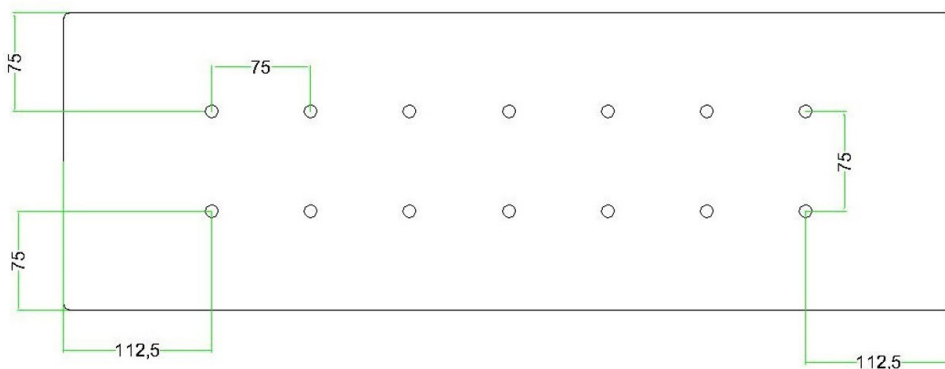

Reference: KROVBORE14F103

EAN13: 8057730907507

Product title:

14 hole - EXTRA LARGE Rectangular Ceiling Canopy Kit - Rose One System, 675 x 225 mm Cover

Product attributes:

Decoration: Matt White Dibond, Matt Black Dibond, Satin Brass Dibond, Satin Copper Dibond, Satin Steel Dibond

Ceiling Rose Colour: White, Black

Product image: