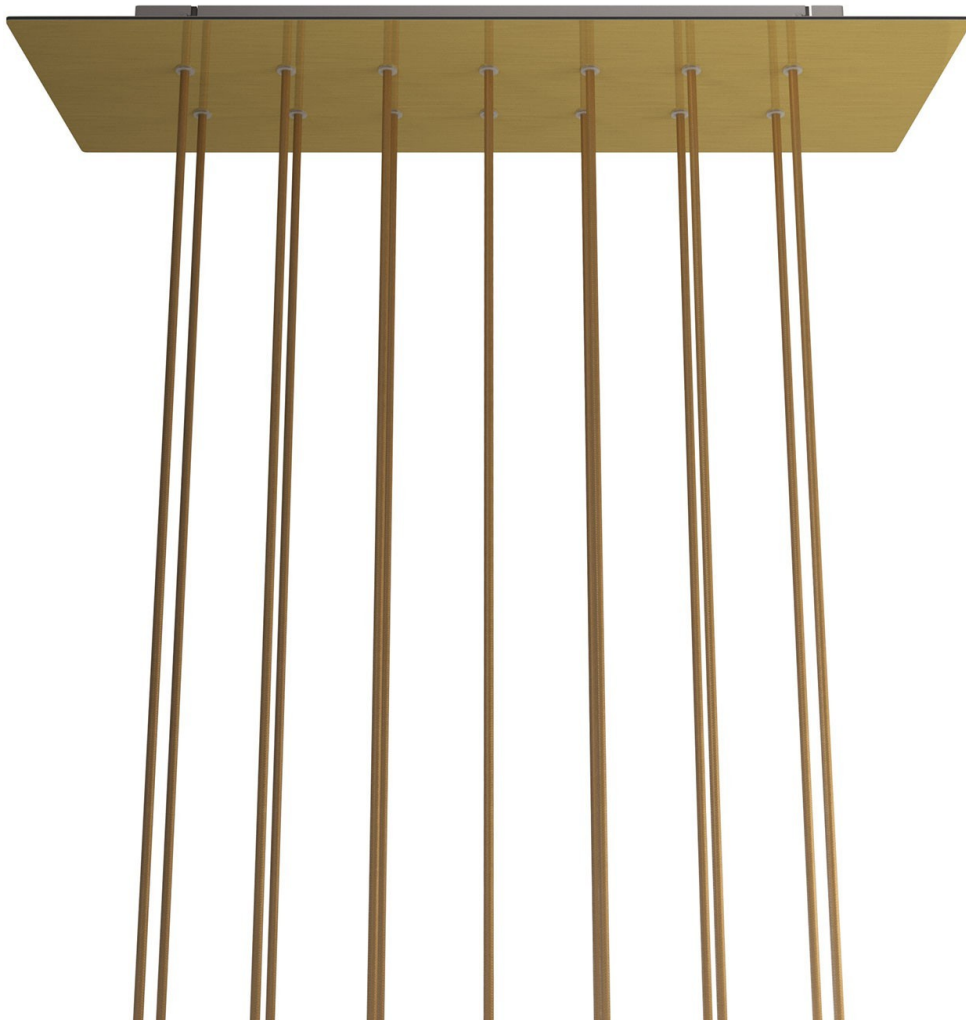

Reference: KROVBORE14F107

EAN13: 8057730907705

**Product title:**

14 hole - EXTRA LARGE Rectangular Ceiling Canopy Kit - Rose One System, 675 x 225 mm Cover

**Product attributes:**

Decoration: Matt White Dibond, Matt Black Dibond, Satin Brass Dibond, Satin Copper Dibond, Satin Steel Dibond

Ceiling Rose Colour: White, Black

**Product image:**

**Product price:**

\$103.70 tax included

**Product short description:**

Rose-One is the Creative-Cables line of ceiling canopies decorated with concealed cable clamp which, thanks to the numerous decorations available, allows you to create striking multiple pendants that are 100% in tune with your style.

Play with cable lengths, size and bulb finishes and create a unique multi-light pendant lamp with naked bulbs!

Rose-One features side holes allowing you to connect more ceiling canopies serially or position the light pendants in relation to the ceiling light source.

The ceiling canopy cover is in Dibond®, an aluminium composite panel that guarantees excellent visual design, light weight and durability.

Configure your 14-hole rectangular EXTRA LARGE Rose-One ceiling canopy to create a multi-light pendant lamp customised according to your needs: