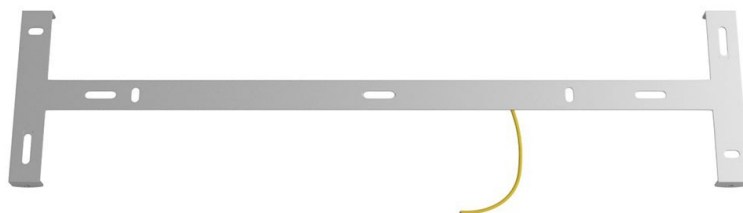

Reference: KROVBORE14F107

EAN13: 8057730907705

Product title:

14 hole - EXTRA LARGE Rectangular Ceiling Canopy Kit - Rose One System, 675 x 225 mm Cover

Product attributes:

Decoration: Matt White Dibond, Matt Black Dibond, Satin Brass Dibond, Satin Copper Dibond, Satin Steel Dibond

Ceiling Rose Colour: White, Black

Product image:

Product price:

\$103.70 tax included

Product short description:

Rose-One is the Creative-Cables line of ceiling canopies decorated with concealed cable clamp which, thanks to the numerous decorations available, allows you to create striking multiple pendants that are 100% in tune with your style.

The 14-hole rectangular version is ideal for creating multiple pendants to be used in a stairwell by playing with the height of the pendants and the size of the bulbs, inside a contemporary open space loft apartment or over an oversize table.

Width: 520 mm

Length: 120 mm

Height: 35 mm

Material: metal

Mounting brackets

6 plugs and 6 rubber cable duct seals are included for the side holes.

Rectangular Rose-One cover

Material: dibond