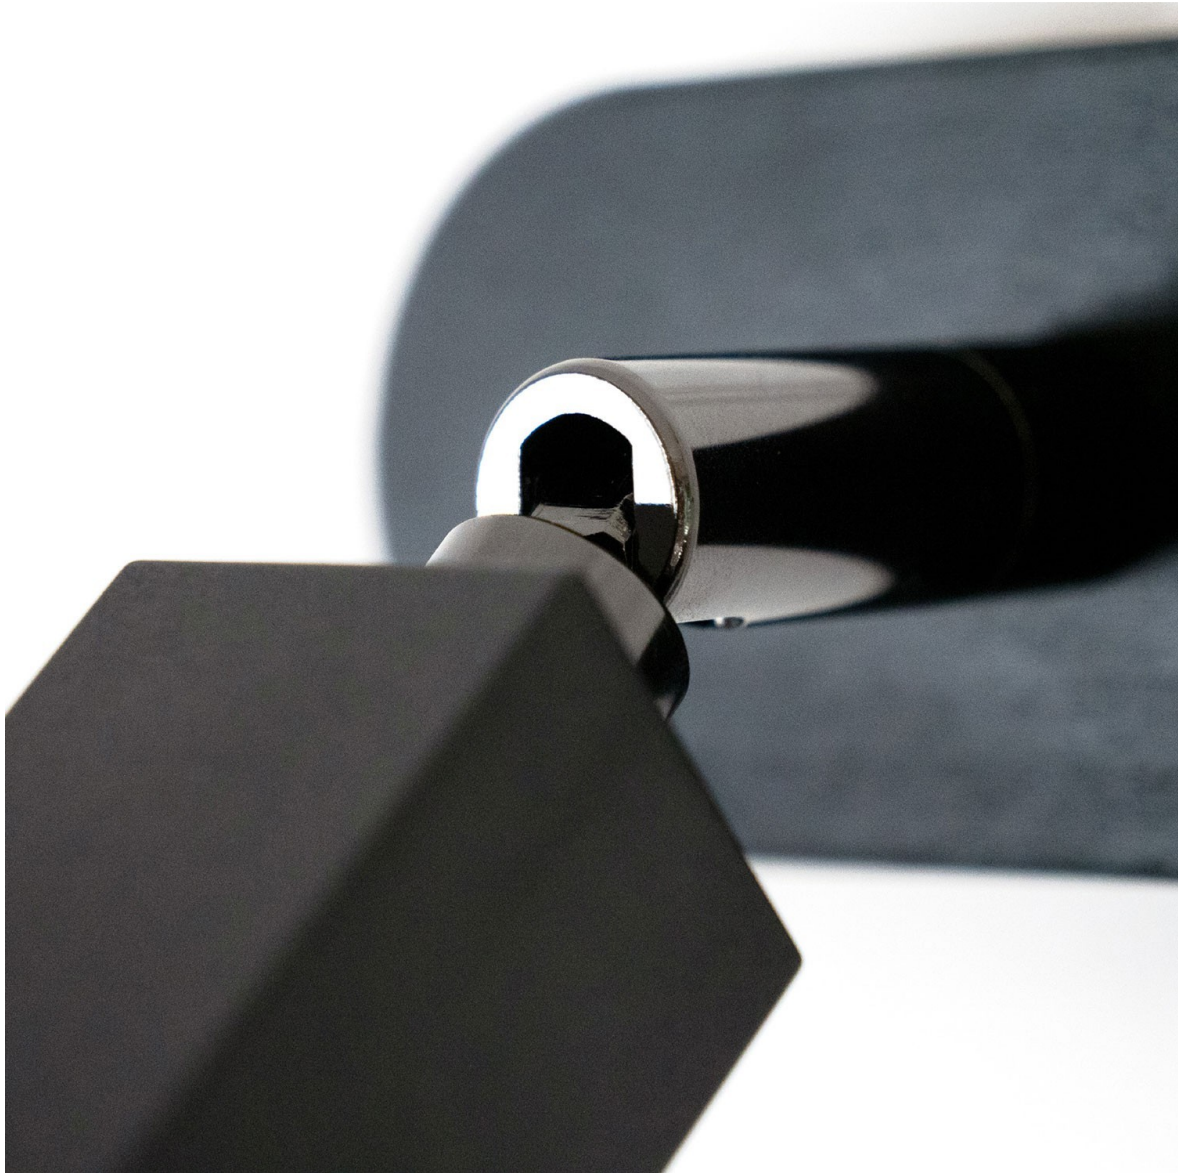

Reference: TBS1BR
EAN13: 8057730584050

Product title:

Adjustable metal joint

Product attributes:

Finish: Chrome, Copper, Brass, Black pearl, Brushed titanium, Brushed copper, Brushed bronze

Product image:

Product price:

\$9.90 tax included

Product short description:

The adjustable metal joint is the ideal element to complete your DIY lamp with a little extra touch!

This accessory will allow your lamp to tilt up to 90° and rotate by 315°: this will make it possible to direct the light wherever you want according to your needs.

The perfect solution for enriching and making wall lamps more functional, our articulated pipe is available in different finishes: choose the one that best suits your project and complete your lamp.

Product description:

Adjustable articulated pipe:

Material: Metal

Length: 6cm

Diameter: 1.6cm

Product features:

Material: Metal

Product gallery: