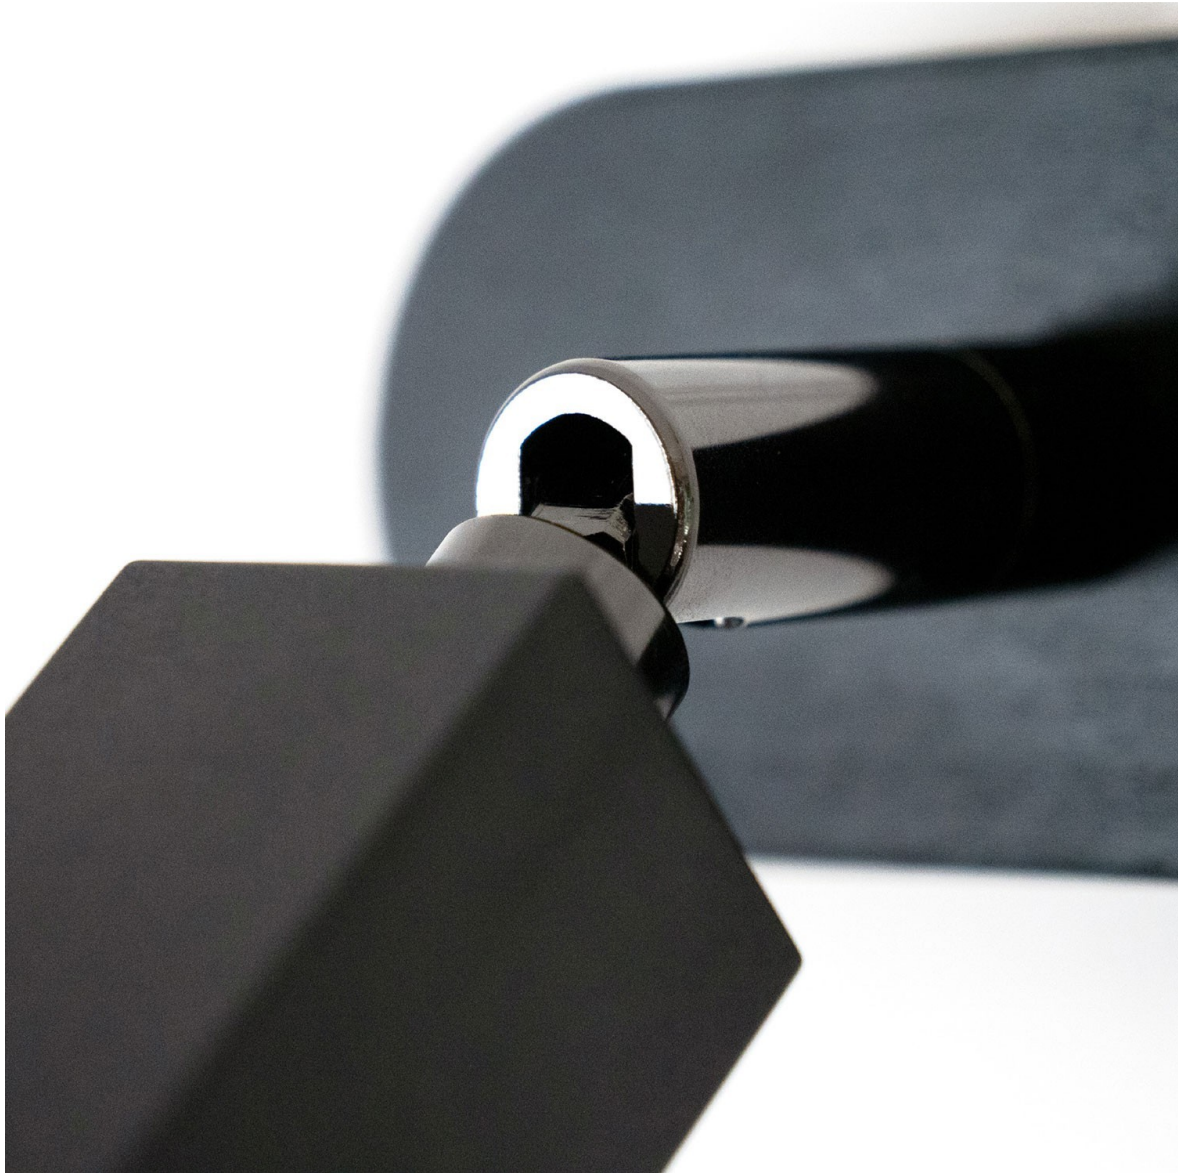

Reference: TBS1TIS  
EAN13: 8057730927055

**Product title:**

Adjustable metal joint

**Product attributes:**

Finish: Chrome, Copper, Brass, Black pearl, Brushed titanium, Brushed copper, Brushed bronze

**Product image:**

**Product price:**

\$9.90 tax included

**Product short description:**

The adjustable metal joint is the ideal element to complete your DIY lamp with a little extra touch!

This accessory will allow your lamp to tilt up to 90° and rotate by 315°: this will make it possible to direct the light wherever you want according to your needs.

The perfect solution for enriching and making wall lamps more functional, our articulated pipe is available in different finishes: choose the one that best suits your project and complete your lamp.

**Product description:**

Adjustable articulated pipe:

Material: Metal

Length: 6cm

Diameter: 1.6cm

**Product features:**

Material: Metal

**Product gallery:**