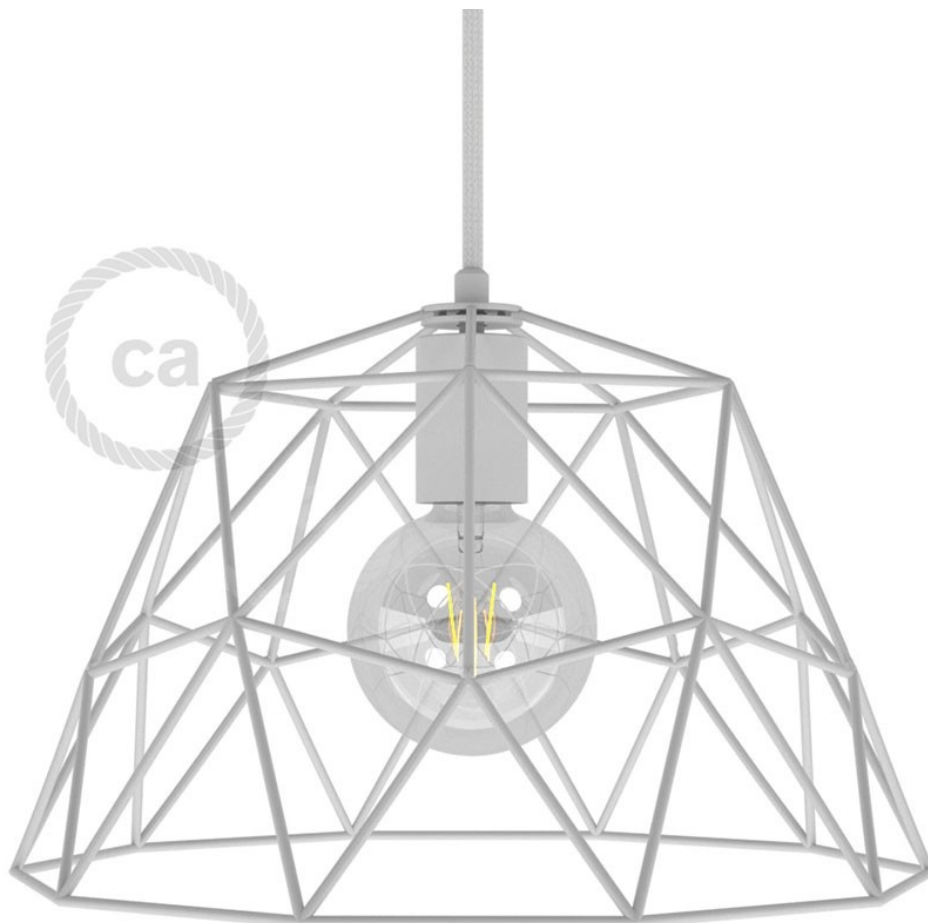

Reference: US-KPAM23VBL
EAN13: 8057730831864

Product title:

Dome XL Naked Cage Metal Lampshade | Industrial Style | E26 Socket

Product attributes:

Finish: White, Black, Copper

Product image:

Product price:

\$47.10 tax included

Product short description:

The Dome cage expands and widens the spaces of our naked lamp shade cages, with a **wide and very light shape, perfect above a table or in the middle of a large bright room.**

The polygons, made by hand working the metal, leave ample space between them, to enhance the light and the shape of an impressive bulb like a Globo G125.

The Dome is **complete with E26 socket** IMQ-ENEC certified and metal socket cover, ready to be joined to a colored cable of the many available in the Creative-Cables catalogue: choose the shade finish that best suits your needs and give life to your new pendant lamp!

Attention! Bulb NOT included.

Product description:

XL Cage Metal Dome lamp shade complete with E26 socket - technical characteristics:

Material: painted metal.

Fitting: E26.

Width: 13.78 inches.

Height: 9.45 inches.