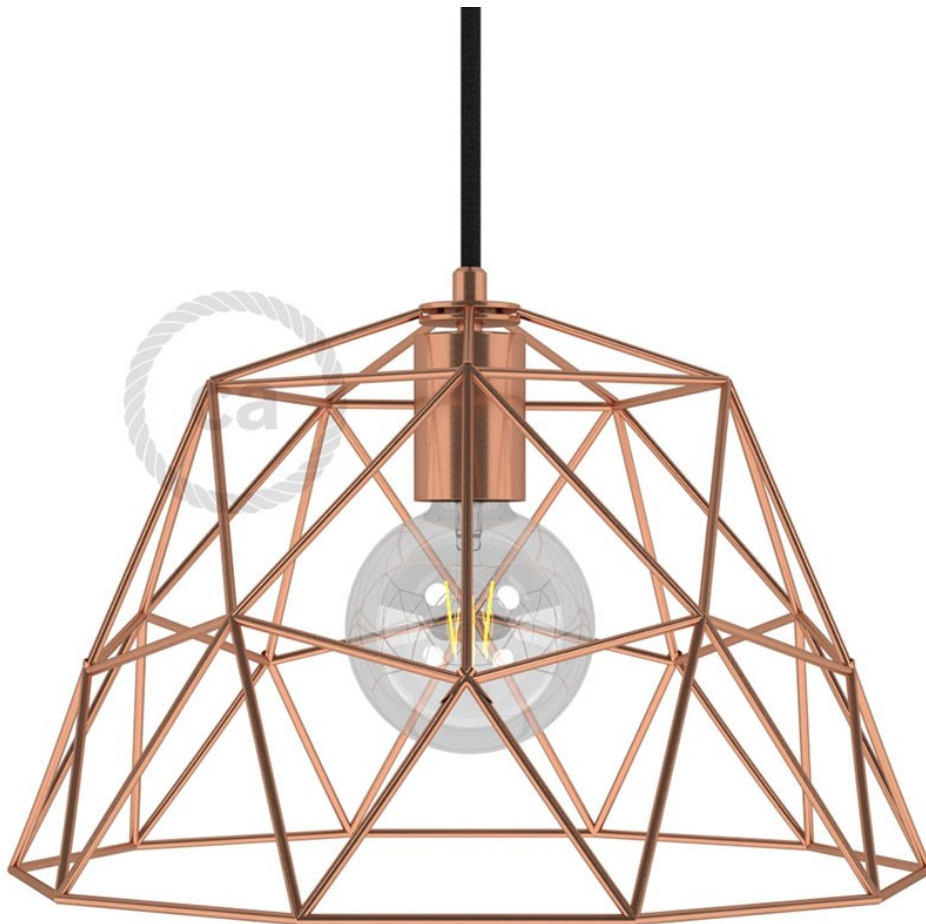

Reference: US-KPAM23VRL
EAN13: 8057730831840

Product title:

Dome XL Naked Cage Metal Lampshade | Industrial Style | E26 Socket

Product attributes:

Finish: White, Black, Copper

Product image:

Product price:

\$47.10 tax included

Product short description:

The Dome cage expands and widens the spaces of our naked lamp shade cages, with a **wide and very light shape, perfect above a table or in the middle of a large bright room.**

The polygons, made by hand working the metal, leave ample space between them, to enhance the light and the shape of an impressive bulb like a Globo G125.

The Dome is **complete with E26 socket** IMQ-ENEC certified and metal socket cover, ready to be joined to a colored cable of the many available in the Creative-Cables catalogue: choose the shade finish that best suits your needs and give life to your new pendant lamp!

Attention! Bulb NOT included.

Product description:

XL Cage Metal Dome lamp shade complete with E26 socket - technical characteristics:

Material: painted metal.

Fitting: E26.

Width: 13.78 inches.

Height: 9.45 inches.