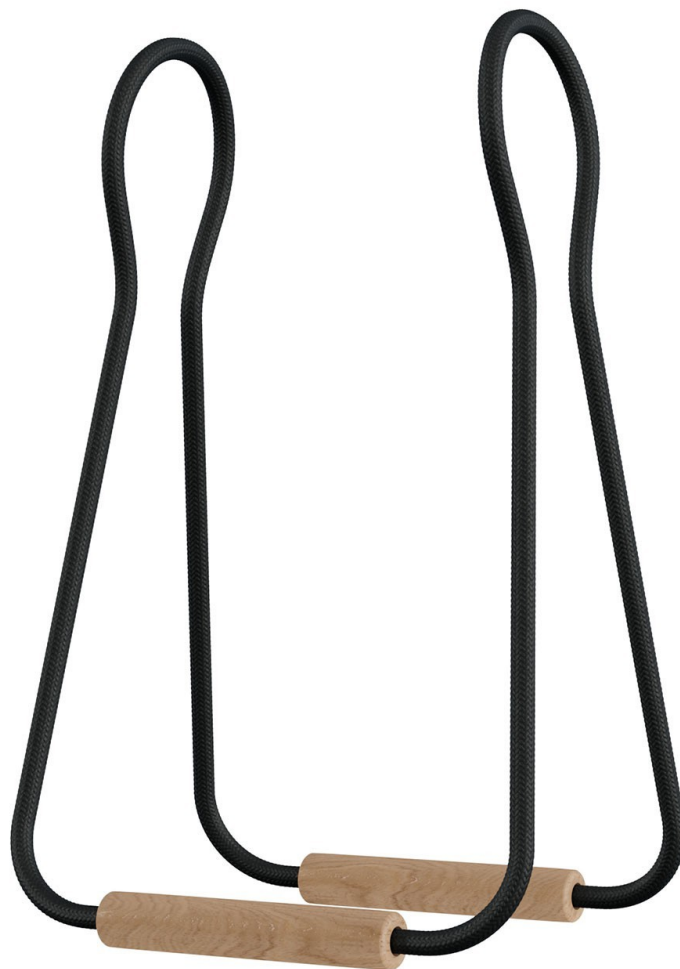

Reference: TCHRM04
EAN13: 8057730938761

Product title:

Taché, light bulb support

Product attributes:

Taché covering: Black, Zig Zag Dark Grey, Light Dusty Pink, Red, White Blue, Puzzle Green, Black and White

Product image:

Product price:

\$38.00 tax included

Product short description:

Taché, in Piedmontese it means "to attach" or "to fix", is the creative support for light bulb that allows you to transform a G125 light bulb into an original table lamp. Designed by Fabrizio Alessio, Taché is inspired by one of the most beloved objects of the design world: the paper clip, patented by William Middlebrook in 1899.

Designer Fabrizio Alessio has imagined to adapt Middlebrook's idea to the world of lighting, by drawing from its elegance and simplicity: just as the paper clip staples sheets of paper, Taché's super-light structure can staple the globe of any G125 bulb, leaving it suspended and in view.

The Taché consists of two mirrored arms with an aluminium wire frame covered with a braid made from the fabric of our cables and two elegant Made in Italy wooden feet. As well as a decorative function, the covering sleeve protects the bulb's surface. The extra idea: complete your Taché with one of our SnakeBis ready-to-use cables to create a practical, modern and creative designer table lamp.