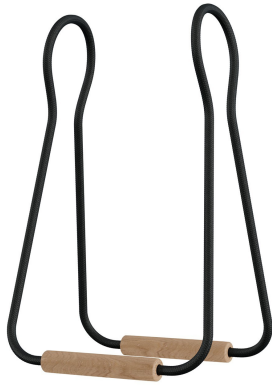

The Taché consists of two mirrored arms with an aluminium wire frame covered with a braid made from the fabric of our cables and two elegant Made in Italy wooden feet. As well as a decorative function, the covering sleeve protects the bulb's surface. The extra idea: complete your Taché with one of our SnakeBis ready-to-use cables to create a practical, modern and creative designer table lamp.

Product description:

Taché, light bulb support

Taché arm in coated aluminium wire:

Diameter: 1/4"

Length: 90mm

Height: 245mm

Beech wood feet:

Diameter: 15mm

Length: 90mm

Hole: 7.5mm

Taché is manufactured in Italy

Product features:

Material: Wood

Material: Fabric

Material: Aluminium

Lampshade: No

Fitting: E26

Product gallery:

TACHEO
DESIGN BY FABRIZIO ALESSIO