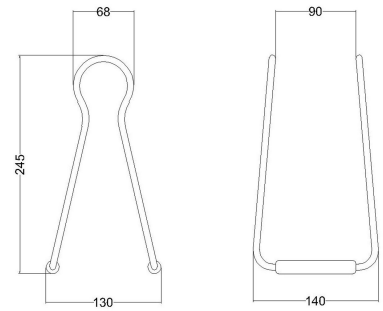

Product description:

Taché, light bulb support

Taché arm in coated aluminium wire:

Diameter: 1/4"

Length: 90mm

Height: 245mm

Beech wood feet:

Diameter: 15mm

Length: 90mm

Hole: 7.5mm

Taché is manufactured in Italy

Product features:

Material: Wood

Material: Fabric

Material: Aluminium

Lampshade: No

Fitting: E26

Product gallery:

TACHEO
DESIGN BY FABRIZIO ALESSIO