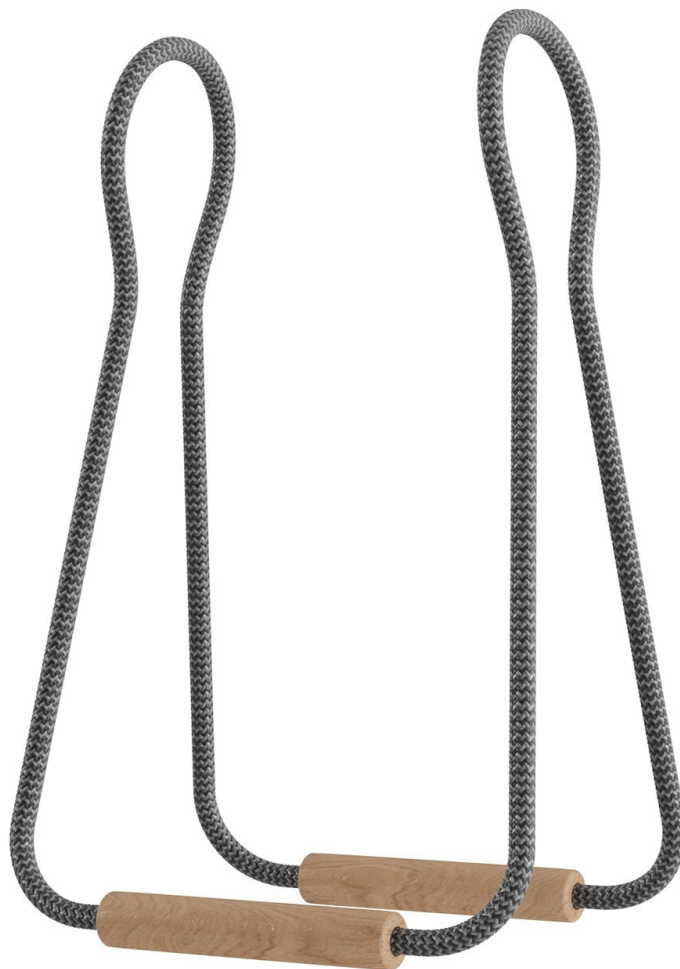

Reference: TCHRZ26  
EAN13: 8057730938778

**Product title:**

Taché, light bulb support

**Product attributes:**

Taché covering: Black, Zig Zag Dark Grey, Light Dusty Pink, Red, White Blue, Puzzle Green, Black and White

**Product image:**

**Product price:**

\$38.00 tax included

**Product short description:**

Taché, in Piedmontese it means "to attach" or "to fix", is the creative support for light bulb that allows you to transform a G125 light bulb into an original table lamp. Designed by Fabrizio Alessio, Taché is inspired by one of the most beloved objects of the design world: the paper clip, patented by William Middlebrook in 1899.

Designer Fabrizio Alessio has imagined to adapt Middlebrook's idea to the world of lighting, by drawing from its elegance and simplicity: just as the paper clip staples sheets of paper, Taché's super-light structure can staple the globe of any G125 bulb, leaving it suspended and in view.

The Taché consists of two mirrored arms with an aluminium wire frame covered with a braid made from the fabric of our cables and two elegant Made in Italy wooden feet. As well as a decorative function, the covering sleeve protects the bulb's surface. The extra idea: complete your Taché with one of our SnakeBis ready-to-use cables to create a practical, modern and creative designer table lamp.