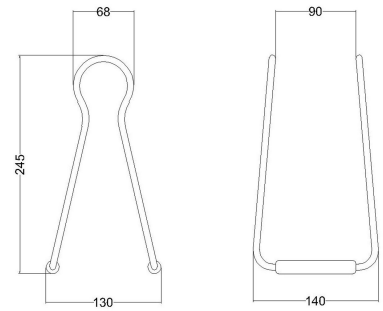

**Product description:**

Taché, light bulb support

Taché arm in coated aluminium wire:

Diameter: 1/4"

Length: 90mm

Height: 245mm

Beech wood feet:

Diameter: 15mm

Length: 90mm

Hole: 7.5mm

Taché is manufactured in Italy

**Product features:**

Material: Wood

Material: Fabric

Material: Aluminium

Lampshade: No

Fitting: E26

Product gallery:

TACHEO  
DESIGN BY FABRIZIO ALESSIO