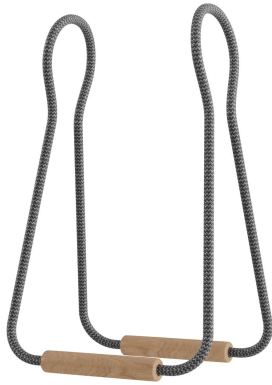

The Taché consists of two mirrored arms with an aluminium wire frame covered with a braid made from the fabric of our cables and two elegant Made in Italy wooden feet. As well as a decorative function, the covering sleeve protects the bulb's surface. The extra idea: complete your Taché with one of our SnakeBis ready-to-use cables to create a practical, modern and creative designer table lamp.

**Product description:**

Taché, light bulb support

Taché arm in coated aluminium wire:

Diameter: 1/4"

Length: 90mm

Height: 245mm

Beech wood feet:

Diameter: 15mm

Length: 90mm

Hole: 7.5mm

Taché is manufactured in Italy

**Product features:**

Material: Wood

Material: Fabric

Material: Aluminium

Lampshade: No

Fitting: E26

Product gallery:

TACHEO  
DESIGN BY FABRIZIO ALESSIO