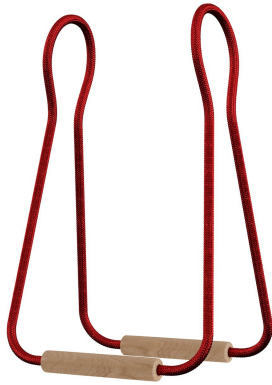

The Taché consists of two mirrored arms with an aluminium wire frame covered with a braid made from the fabric of our cables and two elegant Made in Italy wooden feet. As well as a decorative function, the covering sleeve protects the bulb's surface. The extra idea: complete your Taché with one of our SnakeBis ready-to-use cables to create a practical, modern and creative designer table lamp.

Product description:

Taché, light bulb support

Taché arm in coated aluminium wire:

Diameter: 1/4"

Length: 90mm

Height: 245mm

Beech wood feet:

Diameter: 15mm

Length: 90mm

Hole: 7.5mm

Taché is manufactured in Italy

Product features:

Material: Wood

Material: Fabric

Material: Aluminium

Lampshade: No

Fitting: E26

Product gallery:

TACHEO
DESIGN BY FABRIZIO ALESSIO