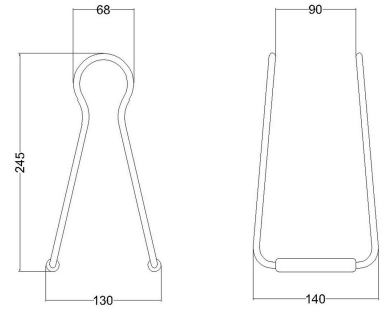

Product description:

Taché, light bulb support

Taché arm in coated aluminium wire:

Diameter: 1/4"

Length: 90mm

Height: 245mm

Beech wood feet:

Diameter: 15mm

Length: 90mm

Hole: 7.5mm

Taché is manufactured in Italy

Product features:

Material: Wood

Material: Fabric

Material: Aluminium

Lampshade: No

Fitting: E26

Product gallery:

TACHEO
DESIGN BY FABRIZIO ALESSIO