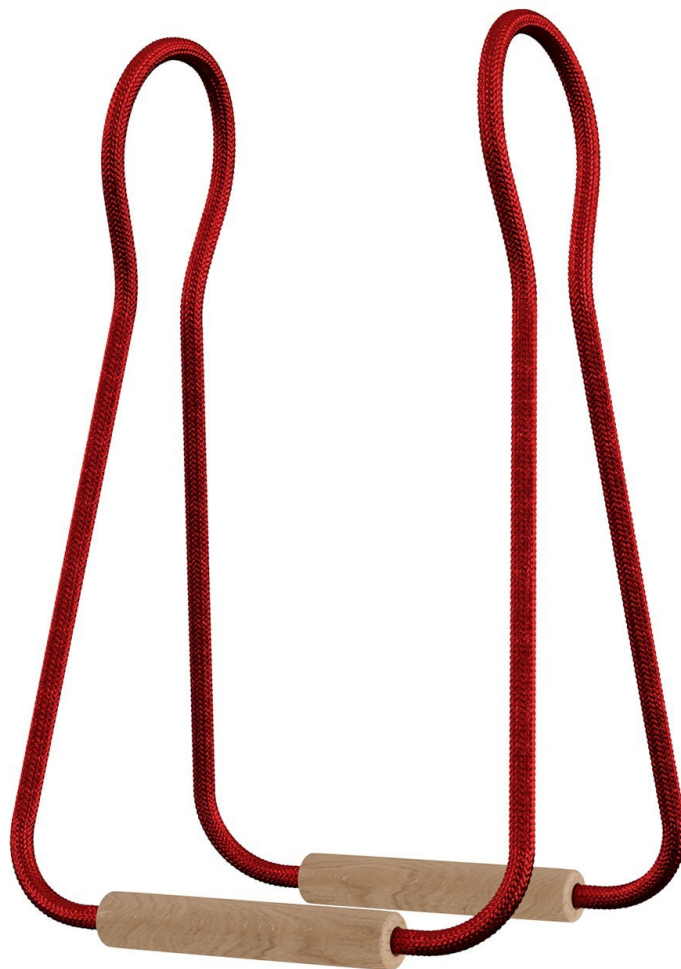

Reference: TCHRM09
EAN13: 8057730938792

Product title:

Taché, light bulb support

Product attributes:

Taché covering: Black, Zig Zag Dark Grey, Light Dusty Pink, Red, White Blue, Puzzle Green, Black and White

Product image:

Product price:

\$38.00 tax included

Product short description:

Taché, in Piedmontese it means "to attach" or "to fix", is the creative support for light bulb that allows you to transform a G125 light bulb into an original table lamp. Designed by Fabrizio Alessio, Taché is inspired by one of the most beloved objects of the design world: the paper clip, patented by William Middlebrook in 1899.

Designer Fabrizio Alessio has imagined to adapt Middlebrook's idea to the world of lighting, by drawing from its elegance and simplicity: just as the paper clip staples sheets of paper, Taché's super-light structure can staple the globe of any G125 bulb, leaving it suspended and in view.

The Taché consists of two mirrored arms with an aluminium wire frame covered with a braid made from the fabric of our cables and two elegant Made in Italy wooden feet. As well as a decorative function, the covering sleeve protects the bulb's surface. The extra idea: complete your Taché with one of our SnakeBis ready-to-use cables to create a practical, modern and creative designer table lamp.