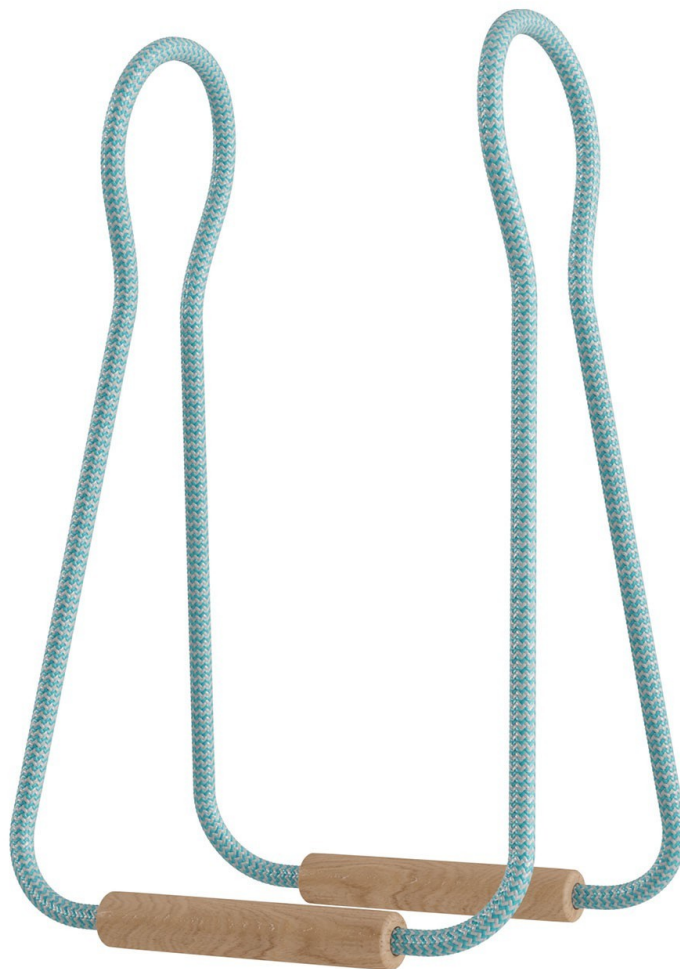

Reference: TCHRZ11
EAN13: 8057730938808

Product title:

Taché, light bulb support

Product attributes:

Taché covering: Black, Zig Zag Dark Grey, Light Dusty Pink, Red, White Blue, Puzzle Green, Black and White

Product image:

Product price:

\$38.00 tax included

Product short description:

Taché, in Piedmontese it means "to attach" or "to fix", is the creative support for light bulb that allows you to transform a G125 light bulb into an original table lamp. Designed by Fabrizio Alessio, Taché is inspired by one of the most beloved objects of the design world: the paper clip, patented by William Middlebrook in 1899.

Designer Fabrizio Alessio has imagined to adapt Middlebrook's idea to the world of lighting, by drawing from its elegance and simplicity: just as the paper clip staples sheets of paper, Taché's super-light structure can staple the globe of any G125 bulb, leaving it suspended and in view.

The Taché consists of two mirrored arms with an aluminium wire frame covered with a braid made from the fabric of our cables and two elegant Made in Italy wooden feet. As well as a decorative function, the covering sleeve protects the bulb's surface. The extra idea: complete your Taché with one of our SnakeBis ready-to-use cables to create a practical, modern and creative designer table lamp.