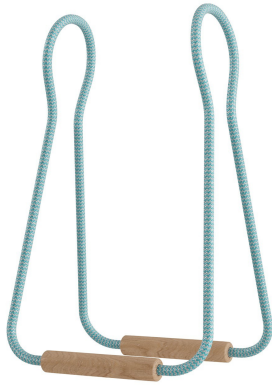

The Taché consists of two mirrored arms with an aluminium wire frame covered with a braid made from the fabric of our cables and two elegant Made in Italy wooden feet. As well as a decorative function, the covering sleeve protects the bulb's surface. The extra idea: complete your Taché with one of our SnakeBis ready-to-use cables to create a practical, modern and creative designer table lamp.

Product description:

Taché, light bulb support

Taché arm in coated aluminium wire:

Diameter: 1/4"

Length: 90mm

Height: 245mm

Beech wood feet:

Diameter: 15mm

Length: 90mm

Hole: 7.5mm

Taché is manufactured in Italy

Product features:

Material: Wood

Material: Fabric

Material: Aluminium

Lampshade: No

Fitting: E26

Product gallery:

TACHEO
DESIGN BY FABRIZIO ALESSIO