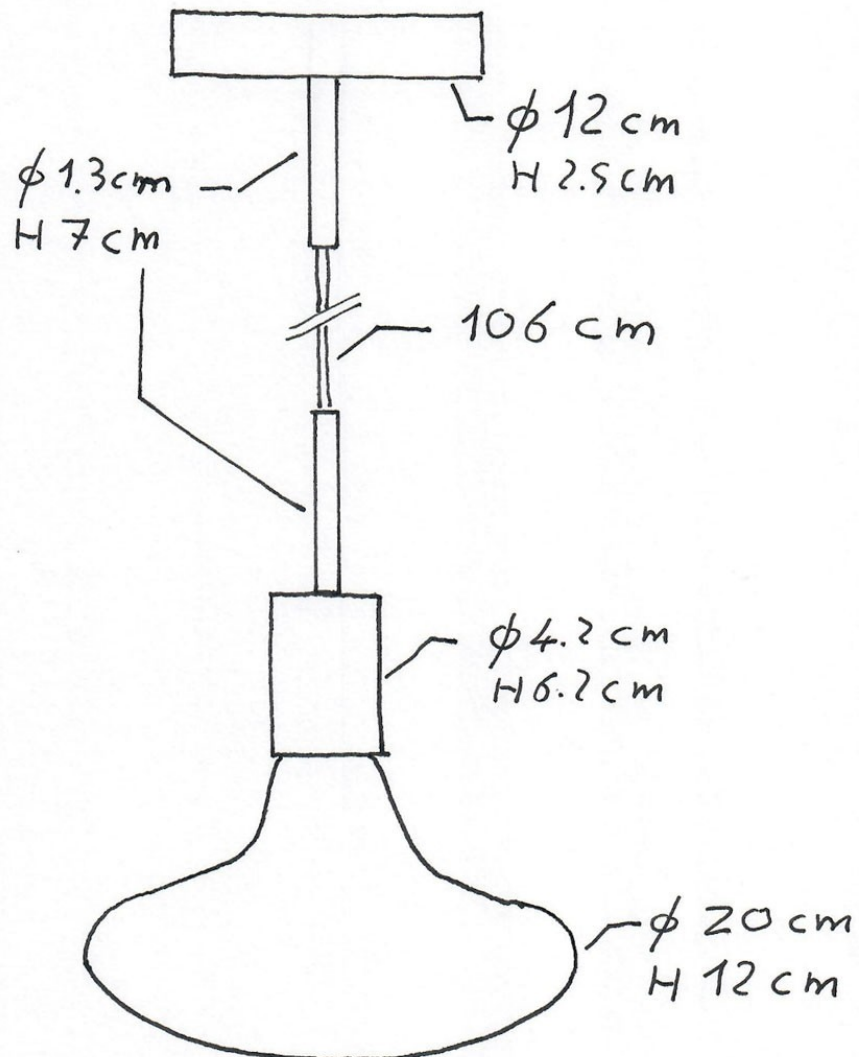

Reference: US-PDMVBORC01SERM4RA
EAN13: 8057730959810

Product title:

Pendant lamp with textile cable, metal details and 7cm cable clamp

Product attributes:

Light bulb: Without bulb

Finish: Black - Brass, White - Copper

Smart Home: No, Matter ON/OFF

Product image: