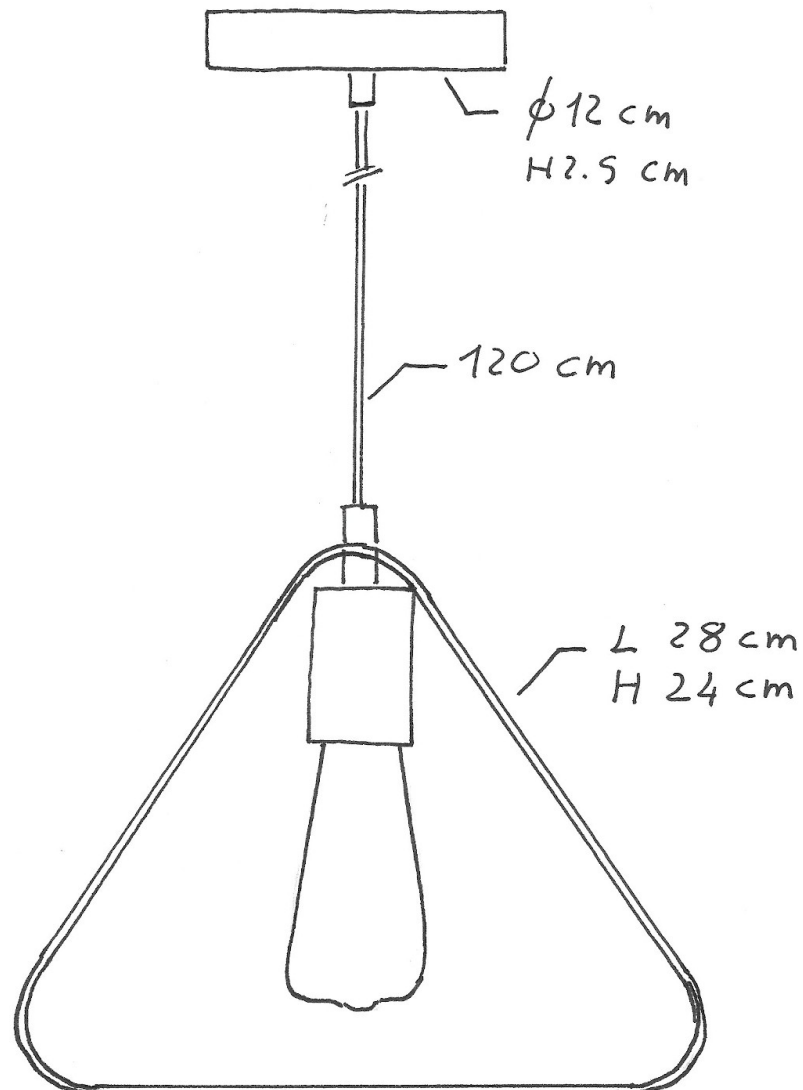

Reference: US-PDMVBORM01PAM19
 EAN13: 8057730956413

Product title:

Pendant lamp with textile cable, Duedì Apex lampshade and metal details

Product attributes:

Light bulb: Without bulb, With bulb

Finish: White, Black

Smart Home: No, Matter ON/OFF

Product image:

Product price:

\$129.60 tax included

Product short description:

A pendant lamp designed for those who are looking for a minimalist lighting solution.

The triangular shape and the **very light, almost two-dimensional structure** of the Duedì Apex nude lampshade make this ceiling lamp a modern and contemporary lighting solution, while the light bulb left exposed makes it **perfect for lighting those interiors where natural light is most scarce**.

Product description:

Hanging lamp composed of:

120 cm of cable 2x0.75 of the selected color

1 metal canopy of the selected finish

1 portalampada E26 in termplastica liscio

1 Duedì Apex metal lampshade of the selected finish (L 280 mm, H 240 mm) complete with metal socket cover