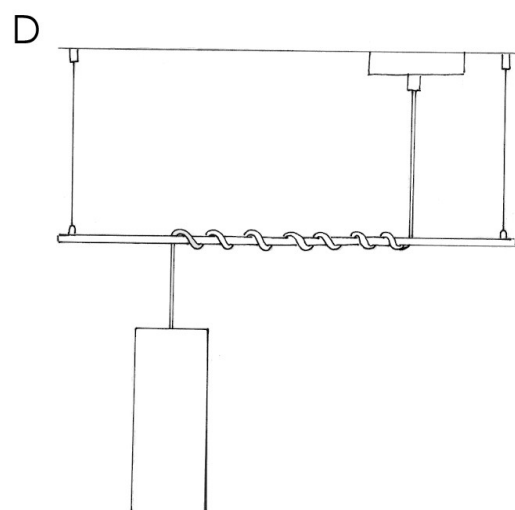

Reference: US-PDMTISMCCERN03
 EAN13: 8057730956512

Product title:

Pendant lamp with textile cable and lampshade Mini Bell XS ceramic shade

Product attributes:

Light bulb: Without bulb, With bulb

Finish: Glossy white, Cement effect - White, Corten effect - White, Blackboard - White, Copper green effect - White

Smart Home: No, Matter ON/OFF

Product image:

Product price:

\$212.70 tax included

Product short description:

The Bell XS pendant lamp with lampshade with its **refined and original style** is perfect to be **used in series and illuminate the counter of a kitchen** or to create original suspensions over tables and in refreshment areas by combining Bell XS with its larger sisters of the most important dimensions.

Product description:

Hanging lamp composed of:

120 cm of cable 2x0.75 of the selected color

1 metal canopy of the selected finish

1 E26 smooth thermoplastic socket bianco

1 ceramic Bell XS lampshade of the selected finish ø 130 mm H 190 mm