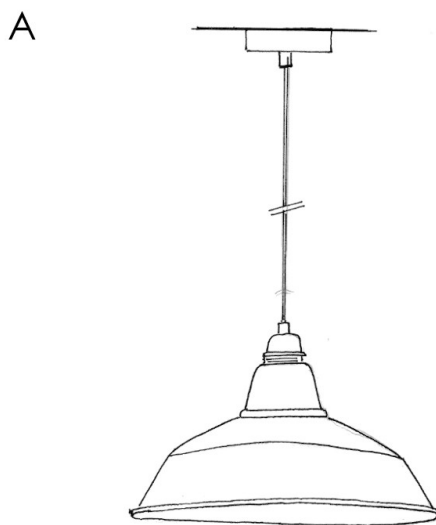

Reference: US-PDMTISMCCERN03
 EAN13: 8057730956512

Product title:

Pendant lamp with textile cable and lampshade Mini Bell XS ceramic shade

Product attributes:

Light bulb: Without bulb, With bulb

Finish: Glossy white, Cement effect - White, Corten effect - White, Blackboard - White, Copper green effect - White

Smart Home: No, Matter ON/OFF

Product image:

Product price:

\$212.70 tax included

Product short description:

The Bell XS pendant lamp with lampshade with its **refined and original style** is perfect to be **used in series and illuminate the counter of a kitchen** or to create original suspensions over tables and in refreshment areas by combining Bell XS with its larger sisters of the most important dimensions.

Product description:

Hanging lamp composed of:

120 cm of cable 2x0.75 of the selected color

1 metal canopy of the selected finish

1 E26 smooth thermoplastic socket bianco

1 ceramic Bell XS lampshade of the selected finish ø 130 mm H 190 mm