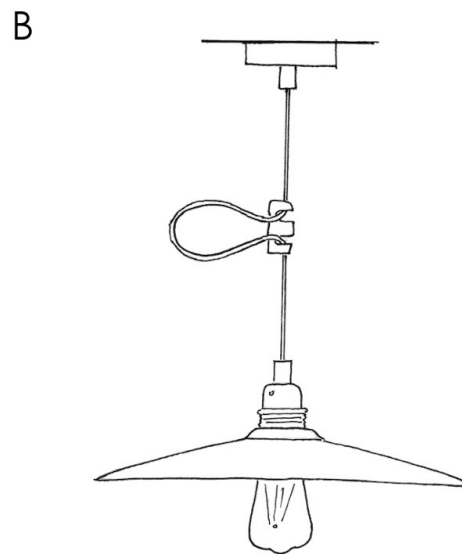

Reference: US-PDMTISMCCERN03
 EAN13: 8057730956512

Product title:

Pendant lamp with textile cable and lampshade Mini Bell XS ceramic shade

Product attributes:

Light bulb: Without bulb, With bulb

Finish: Glossy white, Cement effect - White, Corten effect - White, Blackboard - White, Copper green effect - White

Smart Home: No, Matter ON/OFF

Product image:

Product price:

\$212.70 tax included

Product short description:

The Bell XS pendant lamp with lampshade with its **refined and original style** is perfect to be **used in series and illuminate the counter of a kitchen** or to create original suspensions over tables and in refreshment areas by combining Bell XS with its larger sisters of the most important dimensions.

Product description:

Hanging lamp composed of:

120 cm of cable 2x0.75 of the selected color

1 metal canopy of the selected finish

1 E26 smooth thermoplastic socket bianco

1 ceramic Bell XS lampshade of the selected finish ø 130 mm H 190 mm