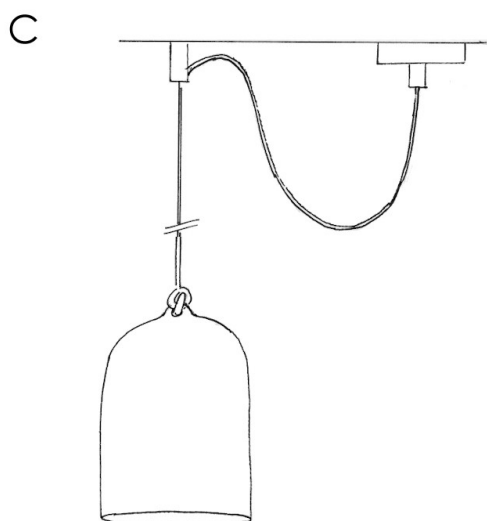

Reference: US-PDMTISMCCERN03
 EAN13: 8057730956512

Product title:

Pendant lamp with textile cable and lampshade Mini Bell XS ceramic shade

Product attributes:

Light bulb: Without bulb, With bulb

Finish: Glossy white, Cement effect - White, Corten effect - White, Blackboard - White, Copper green effect - White

Smart Home: No, Matter ON/OFF

Product image:

Product price:

\$212.70 tax included

Product short description:

The Bell XS pendant lamp with lampshade with its **refined and original style** is perfect to be **used in series and illuminate the counter of a kitchen** or to create original suspensions over tables and in refreshment areas by combining Bell XS with its larger sisters of the most important dimensions.

Product description:

Hanging lamp composed of:

120 cm of cable 2x0.75 of the selected color

1 metal canopy of the selected finish

1 E26 smooth thermoplastic socket bianco

1 ceramic Bell XS lampshade of the selected finish ø 130 mm H 190 mm