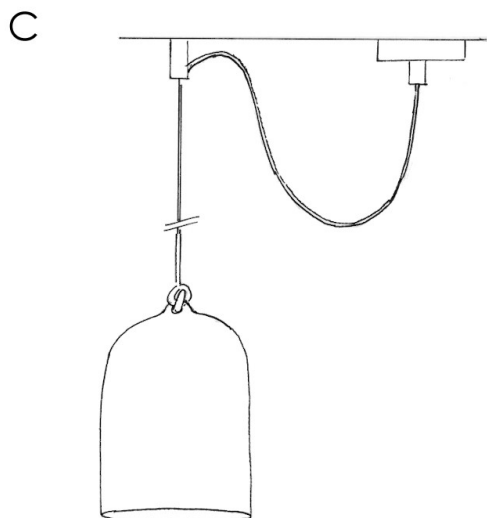

Reference: US-PDMVBOCTBIRM09
EAN13: 8057730956536

Product title:

Pendant lamp with textile cable and lampshade Bell M in ceramic

Product attributes:

Light bulb: Without bulb, With bulb

Finish: Glossy white, Cement effect - White, Corten effect - White, Blackboard - White

Smart Home: No, Matter ON/OFF

Product image:

Product price:

\$408.50 tax included

Product short description:

Perfectly placed over a table or bar counter, also in combination with other lampshades of the same series, this pendant lamp with Bell M lampshade is elegant and impressive.

Product description:

Hanging lamp composed of:

120 cm of cable 2x0.75 of the selected color

1 metal canopy of the selected finish

1 E26 smooth thermoplastic socket bianco

1 ceramic Bell M lampshade of the selected finish ø 250 mm H 260 mm