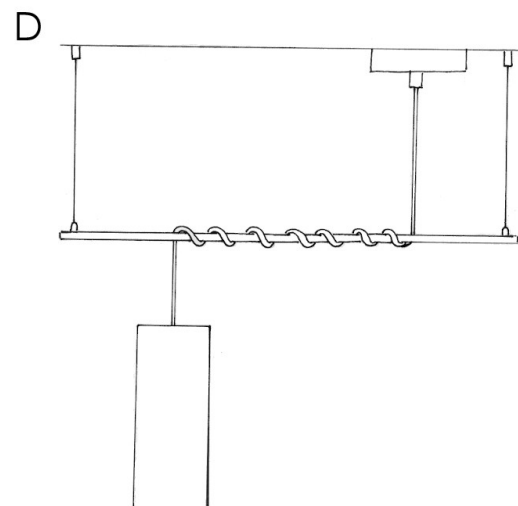

Reference: US-PDMVBOCTBIRM09
EAN13: 8057730956536

Product title:

Pendant lamp with textile cable and lampshade Bell M in ceramic

Product attributes:

Light bulb: Without bulb, With bulb

Finish: Glossy white, Cement effect - White, Corten effect - White, Blackboard - White

Smart Home: No, Matter ON/OFF

Product image:

Product price:

\$408.50 tax included

Product short description:

Perfectly placed over a table or bar counter, also in combination with other lampshades of the same series, this pendant lamp with Bell M lampshade is elegant and impressive.

Product description:

Hanging lamp composed of:

120 cm of cable 2x0.75 of the selected color

1 metal canopy of the selected finish

1 E26 smooth thermoplastic socket bianco

1 ceramic Bell M lampshade of the selected finish ø 250 mm H 260 mm