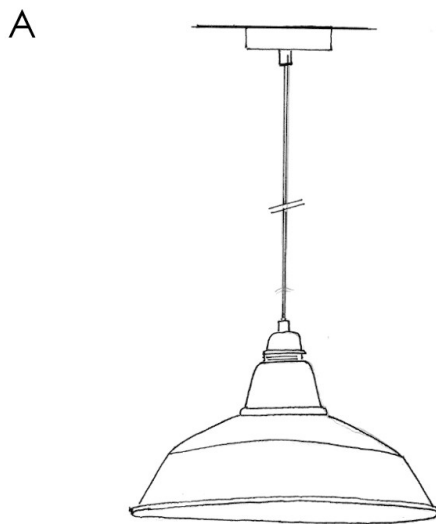

Reference: US-PDMVBOCTBIRM09
EAN13: 8057730956536

Product title:

Pendant lamp with textile cable and lampshade Bell M in ceramic

Product attributes:

Light bulb: Without bulb, With bulb

Finish: Glossy white, Cement effect - White, Corten effect - White, Blackboard - White

Smart Home: No, Matter ON/OFF

Product image:

Product price:

\$408.50 tax included

Product short description:

Perfectly placed over a table or bar counter, also in combination with other lampshades of the same series, this pendant lamp with Bell M lampshade is elegant and impressive.

Product description:

Hanging lamp composed of:

120 cm of cable 2x0.75 of the selected color

1 metal canopy of the selected finish

1 E26 smooth thermoplastic socket bianco

1 ceramic Bell M lampshade of the selected finish ø 250 mm H 260 mm