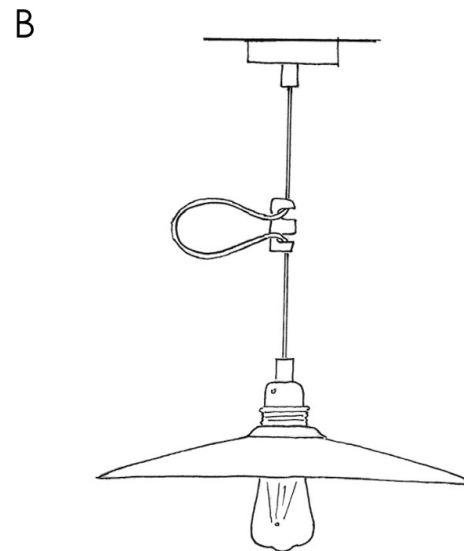

Reference: US-PDMVBOCTBIRM09
EAN13: 8057730956536

Product title:

Pendant lamp with textile cable and lampshade Bell M in ceramic

Product attributes:

Light bulb: Without bulb, With bulb

Finish: Glossy white, Cement effect - White, Corten effect - White, Blackboard - White

Smart Home: No, Matter ON/OFF

Product image:

Product price:

\$408.50 tax included

Product short description:

Perfectly placed over a table or bar counter, also in combination with other lampshades of the same series, this pendant lamp with Bell M lampshade is elegant and impressive.

Product description:

Hanging lamp composed of:

120 cm of cable 2x0.75 of the selected color

1 metal canopy of the selected finish

1 E26 smooth thermoplastic socket bianco

1 ceramic Bell M lampshade of the selected finish ø 250 mm H 260 mm