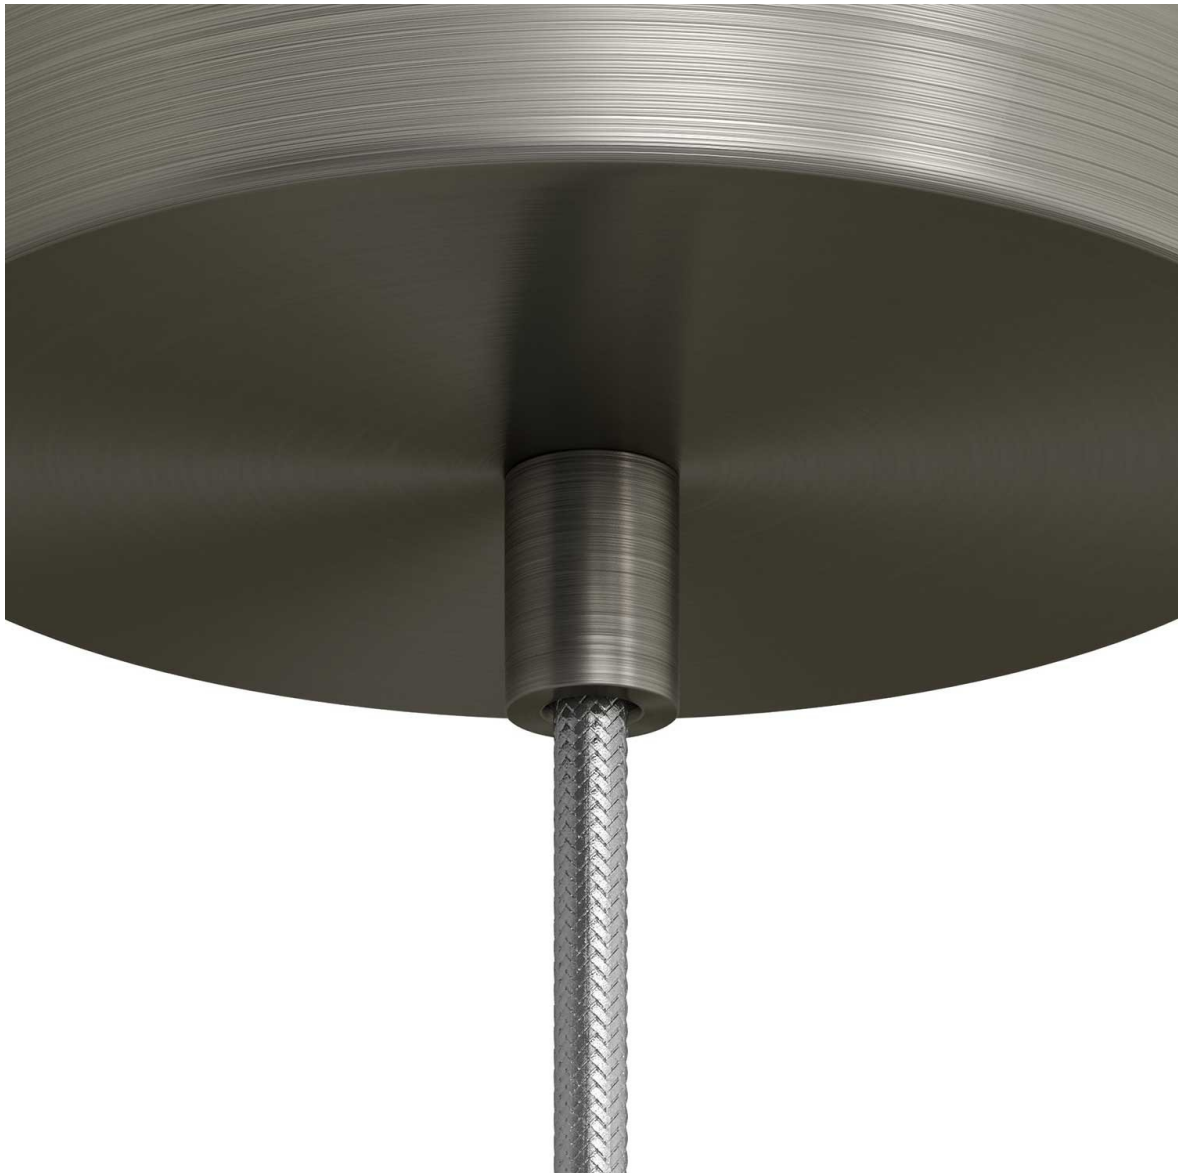

Reference: SERM1TIS
EAN13: 8057730870696

Product title:

1.7 cm long Round Metal Strain Relief

Product attributes:

Finish: White, Black, Chrome, Copper, Brass, Black pearl, Brushed titanium, Brushed copper, Brushed bronze, Painted dark rust

Product image:

Product price:

\$2.30 tax included

Product short description:

Make your ceiling canopy and sockets even more elegant by using the metal cable clamp with cylindrical dowel.

Complete with threaded tube, nut and washer, it adapts to any socket and canopy.

The cylindrical metal cable clamp is available in all glossy or satin metal finishes from the Creative-Cables component range: choose the one that best matches the lamp you wish to assemble.

Product description:

Cylindrical metal cable clamp:

Cap size: diameter 0.51in - Length 0.67in.

Cap material: metal.

Threaded pipe size: diameter M10x1 - Length: 0.39in - 0.59in.

Threaded tube material: metal.

Product features: