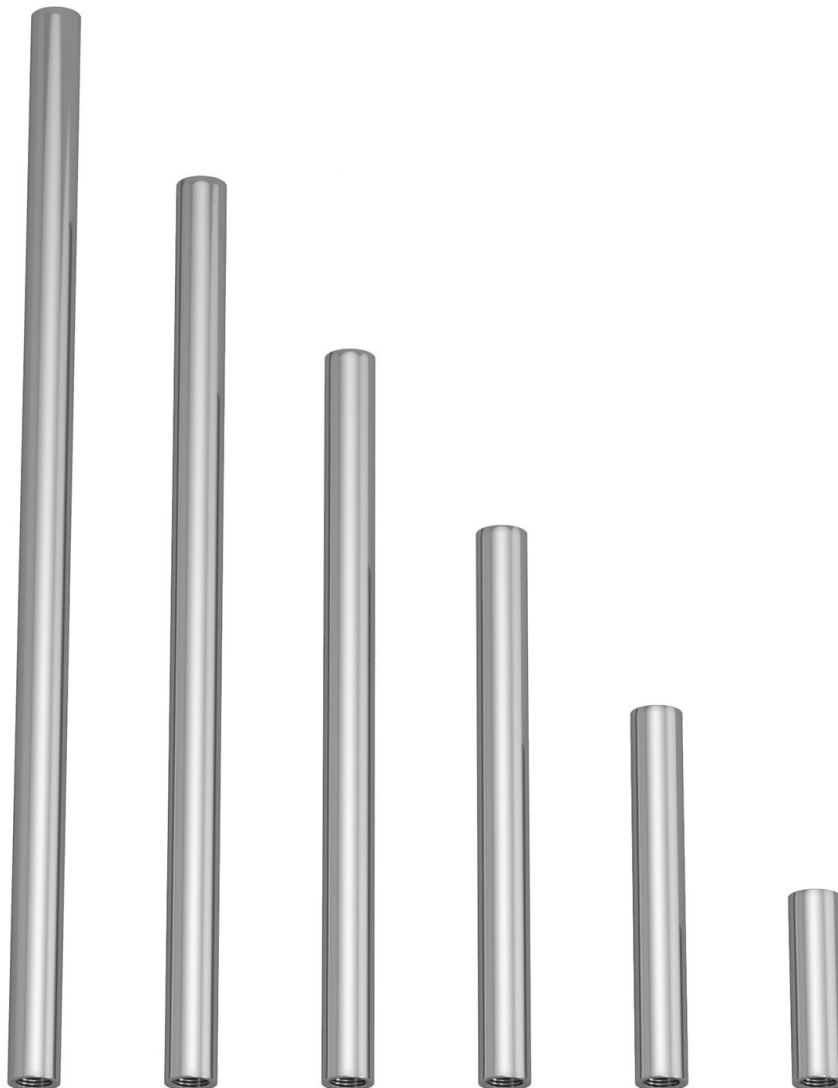

Reference: EXT05CR  
EAN13: 8057730671200

**Product title:**

Metal Extension Tubes - Lamp Parts

**Product attributes:**

Finish: White, Black, Chrome, Copper, Brass, Black pearl, Brushed titanium, Brushed copper, Brushed bronze, Painted dark rust

Length: 5 cm, 10 cm, 15 cm, 20 cm, 25 cm, 30 cm

**Product image:**

**Product price:**

\$1.80 tax included

**Product short description:**

The metal extension tubes serve to creatively customise a ceiling or table lamp. Mounted next to a ceiling canopy or metal socket, they enhance a pendant lamp, while applied to a Posaluce they increase its overall Length and transform it into a sleek table lamp.

This accessory is available in 6 lengths from 0.20in to 12in and in all metallic finishes, polished or satin, from the Creative Cables component range.

The tube has an M10x1 thread for rods or cable clamps (NOT INCLUDED) at both ends.

**Product description:**

The metal extension tubes serve to creatively customise a ceiling or table lamp. Mounted next to a ceiling canopy or metal socket, they enhance a pendant lamp, while applied to a Posaluce they increase its overall Length and transform it into a sleek table lamp.