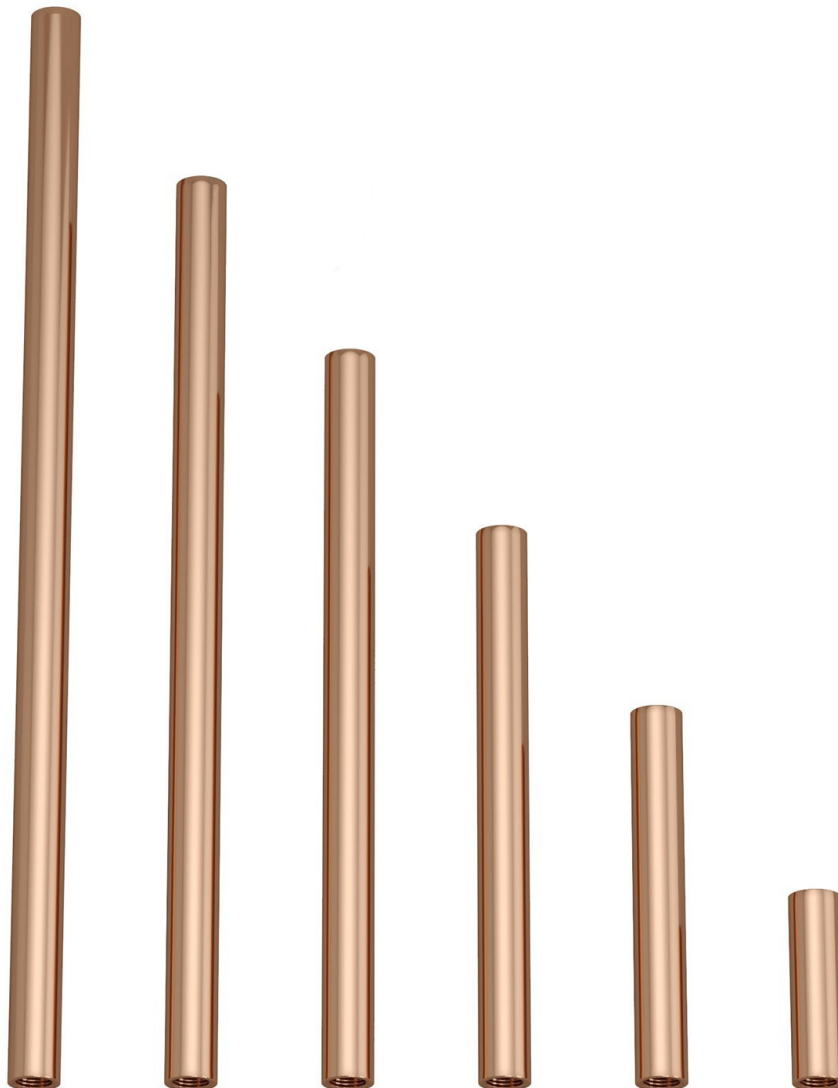

Reference: EXT05RA  
EAN13: 8057730750080

**Product title:**

Metal Extension Tubes - Lamp Parts

**Product attributes:**

Finish: White, Black, Chrome, Copper, Brass, Black pearl, Brushed titanium, Brushed copper, Brushed bronze, Painted dark rust

Length: 5 cm, 10 cm, 15 cm, 20 cm, 25 cm, 30 cm

**Product image:**

**Product price:**

\$1.80 tax included

**Product short description:**

The metal extension tubes serve to creatively customise a ceiling or table lamp. Mounted next to a ceiling canopy or metal socket, they enhance a pendant lamp, while applied to a Posaluce they increase its overall Length and transform it into a sleek table lamp.

This accessory is available in 6 lengths from 0.20in to 12in and in all metallic finishes, polished or satin, from the Creative Cables component range.

The tube has an M10x1 thread for rods or cable clamps (NOT INCLUDED) at both ends.

This accessory is available in 6 lengths from 2.0in to 12in and in all metallic finishes, polished or satin, from the Creative Cables component range.

The tube has an M10x1 thread for rods or cable clamps (NOT INCLUDED) at both ends.