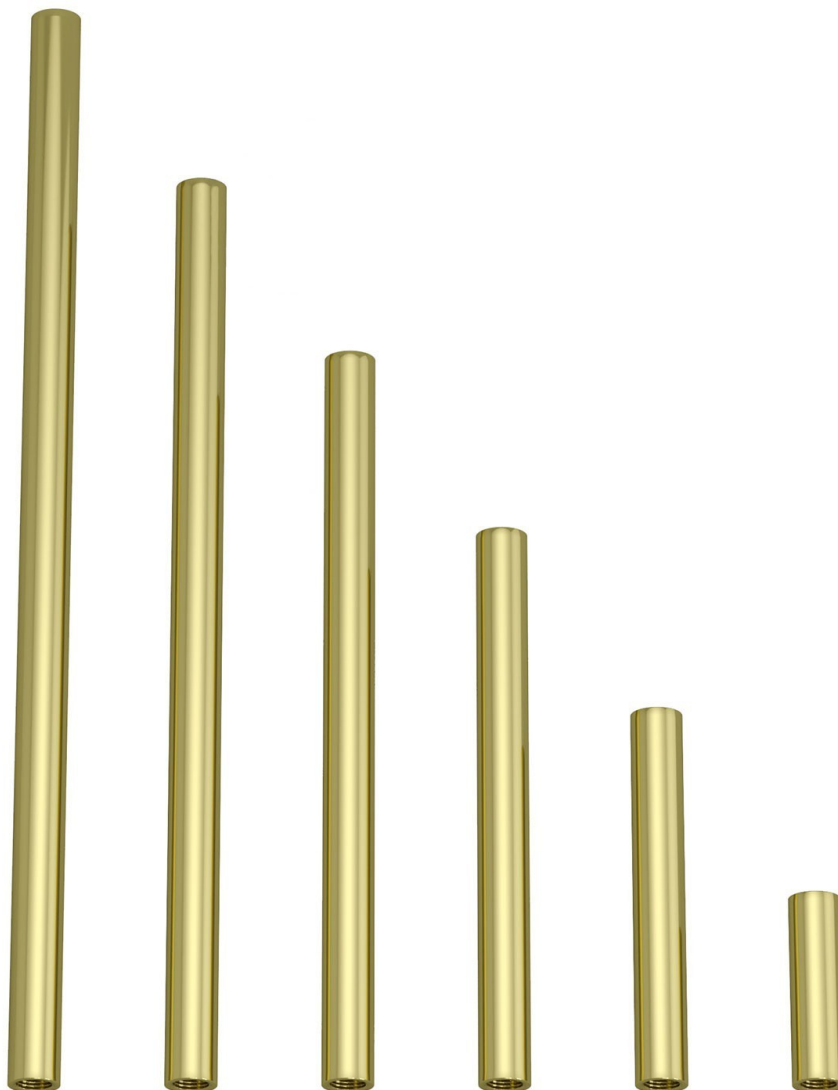

Reference: EXT05GO
EAN13: 8057730750141

Product title:

Metal Extension Tubes - Lamp Parts

Product attributes:

Finish: White, Black, Chrome, Copper, Brass, Black pearl, Brushed titanium, Brushed copper, Brushed bronze, Painted dark rust

Length: 5 cm, 10 cm, 15 cm, 20 cm, 25 cm, 30 cm

Product image:

Product price:

\$1.80 tax included

Product short description:

The metal extension tubes serve to creatively customise a ceiling or table lamp. Mounted next to a ceiling canopy or metal socket, they enhance a pendant lamp, while applied to a Posaluce they increase its overall Length and transform it into a sleek table lamp.

This accessory is available in 6 lengths from 0.20in to 12in and in all metallic finishes, polished or satin, from the Creative Cables component range.

The tube has an M10x1 thread for rods or cable clamps (NOT INCLUDED) at both ends.

Product description:

The metal extension tubes serve to creatively customise a ceiling or table lamp. Mounted next to a ceiling canopy or metal socket, they enhance a pendant lamp, while applied to a Posaluce they increase its overall Length and transform it into a sleek table lamp.