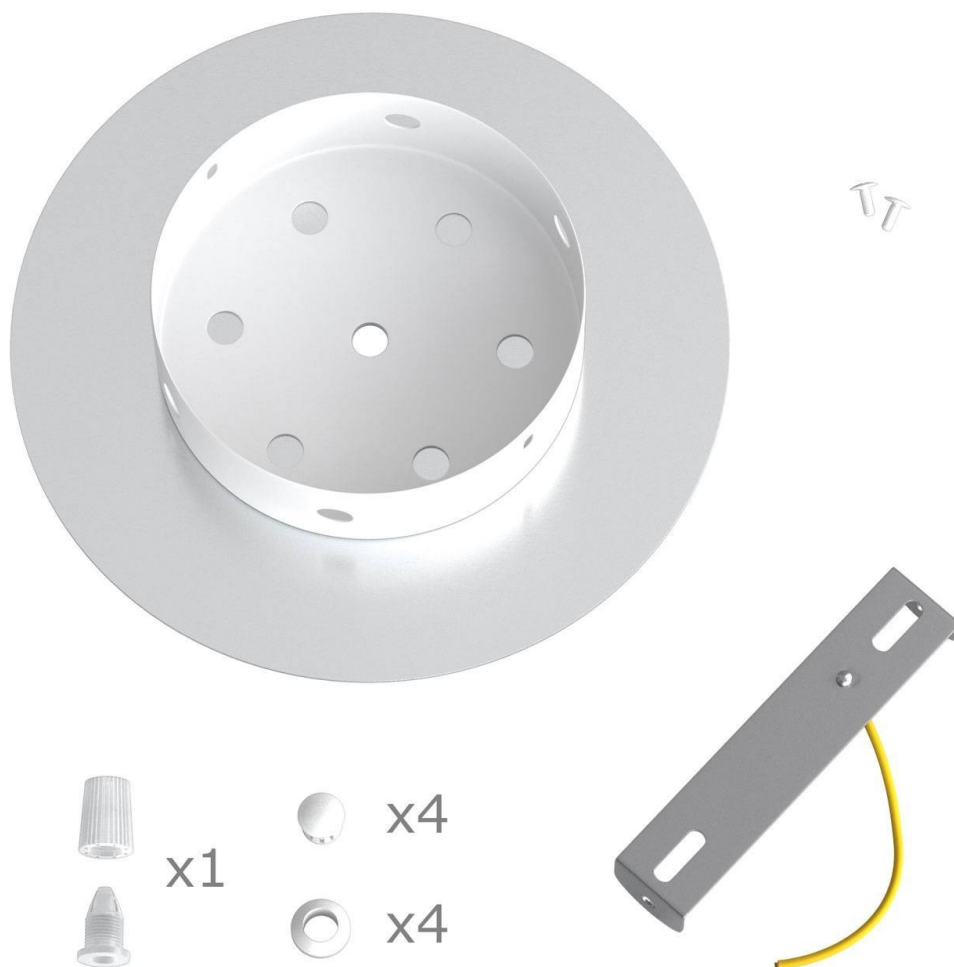

Reference: KROR201F202

EAN13: 8057730842334

Product title:

1 Hole - LARGE Round Ceiling Canopy Kit - Rose One System - PROMO

Product attributes:

Decoration: Palette, Street Art, Pop-Corn, Orange, Blossom, Damasco, Mandala Varanasi, Tree Trunk

Product image: