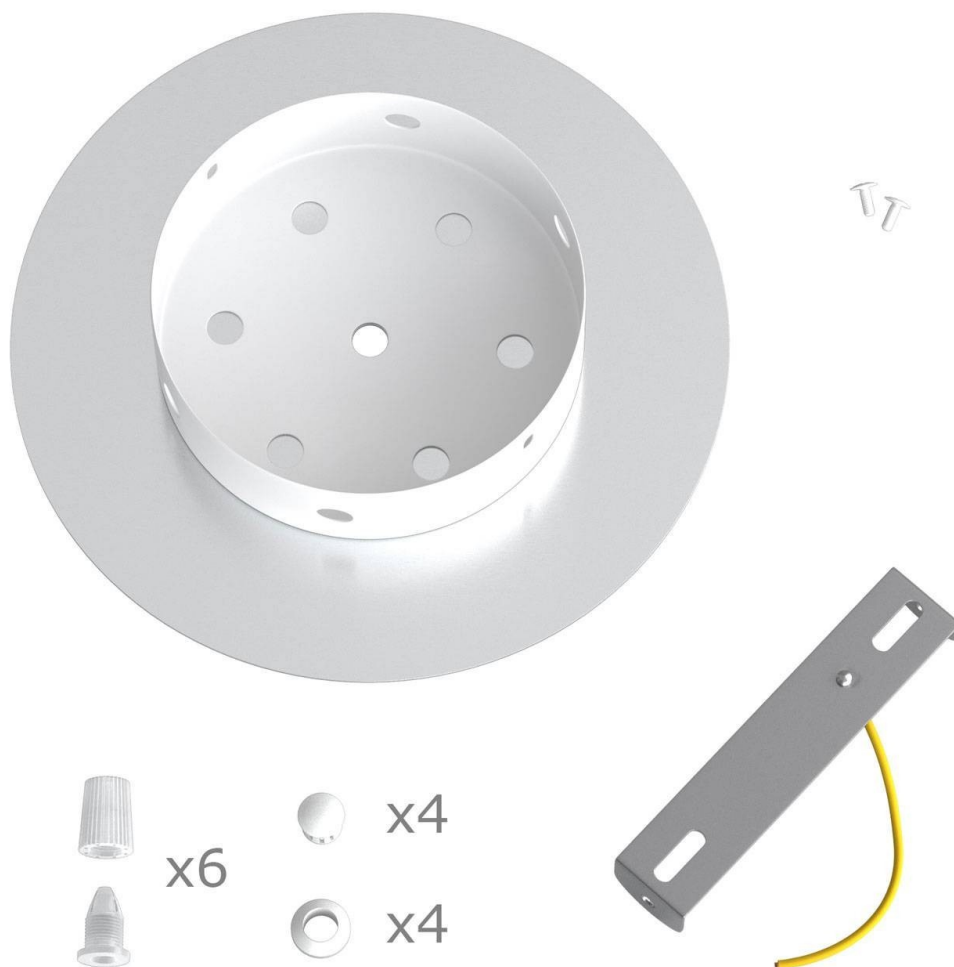

Reference: KROR206F204
EAN13: 8057730843737

Product title:

6 Holes - LARGE Round Ceiling Canopy Kit - Rose One System - PROMO

Product attributes:

Decoration: Palette, Street Art, Pop-Corn, Orange, Blossom, Damasco, Mandala Varanasi, Tree Trunk

Product image: