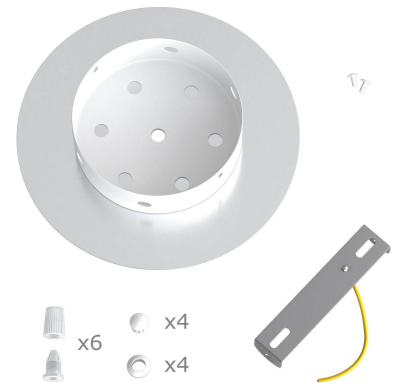

What sets this apart from our regular pendant light canopies is that this is a two part system with an extra deep ceiling canopy that allows for easier wiring of connections, as well as a wide cover over the canopy that allows you to create pendant lights, swag chandeliers, cluster lights and more with even greater impact.

This Rose One Canopy Kit includes the following: a LARGE Rose One Cover (7.87" diameter) with pre-drilled holes; a LARGE Extra Deep Rose One Canopy (4.7" diameter); cable clamp strain reliefs; and all brackets & mounting hardware.

**Product description:****Technical data for LARGE Round Ceiling Canopy Kit - Rose One System**

- LARGE Extra Deep Rose One Ceiling Canopy
- Diameter: 4.7 inches
- Height: 1.38 inches
- Material: metal
- Bracket fasteners
- 4 Caps and 4 rubber grommets are included for side holes
  
- LARGE Rose One Cover
- Material: aluminum or dibond
- Diameter: 7.87 inches
- Hole diameters: 10 mm (3/8")
- Thickness: if aluminum 1 mm, if dibond 3 mm
- Clear plastic cable clamp strain reliefs included (1 per hole)

The Rose One System is Patent Pending

**Product features:**

Material: Metal  
Material: Dibond  
Material: Aluminium

Product gallery:

x6  
x4  
x4