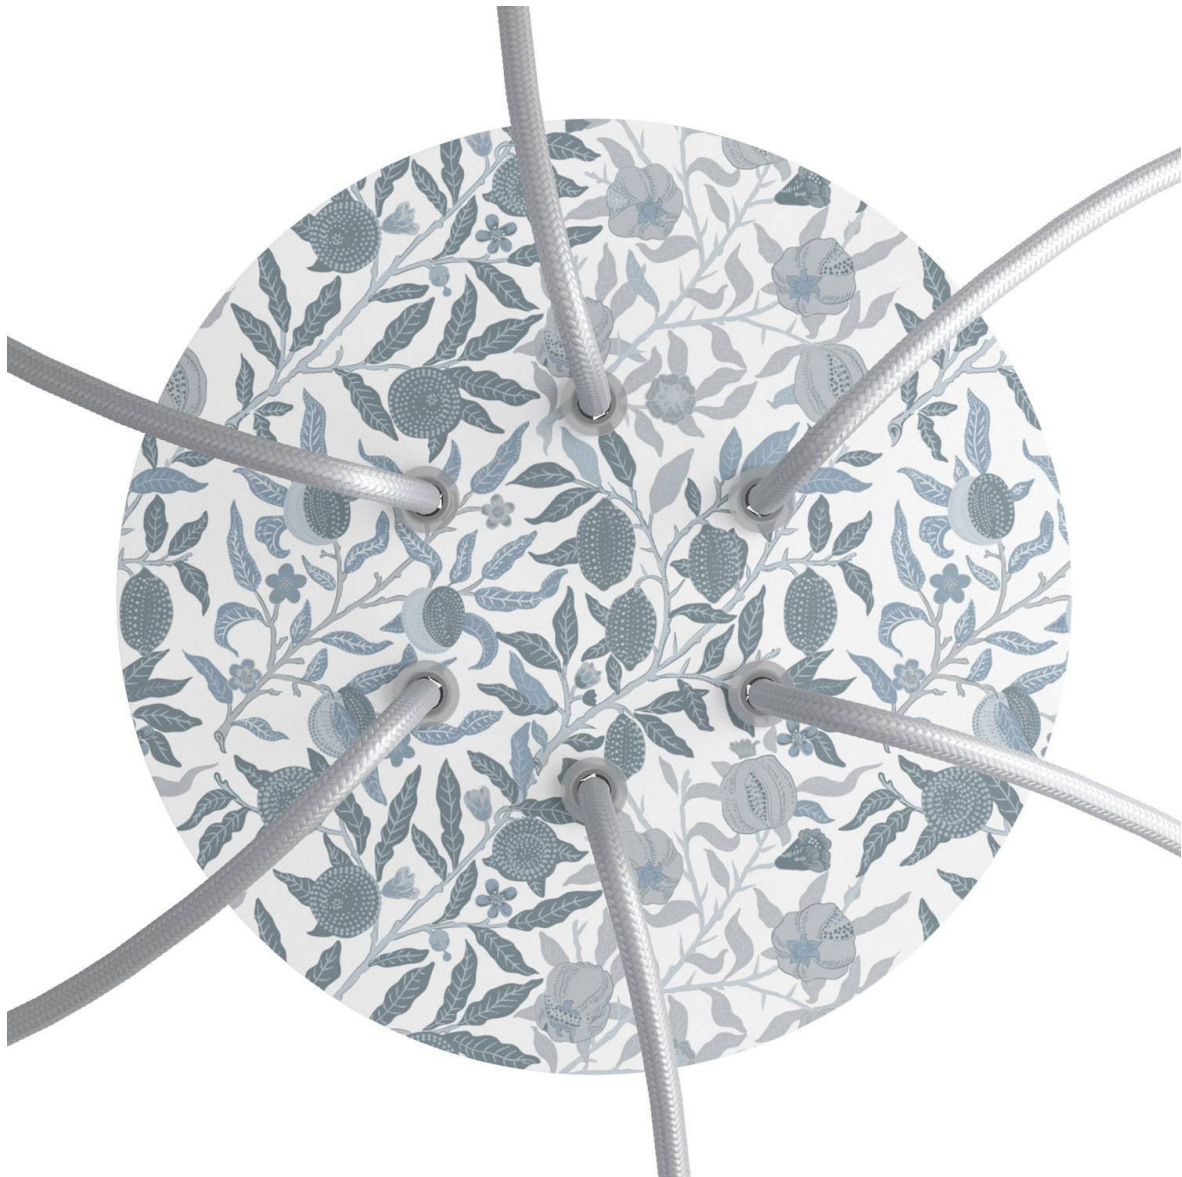

Reference: KROR206F301

EAN13: 8057730843744

Product title:

6 Holes - LARGE Round Ceiling Canopy Kit - Rose One System - PROMO

Product attributes:

Decoration: Palette, Street Art, Pop-Corn, Orange, Blossom, Damasco, Mandala Varanasi, Tree Trunk

Product image: