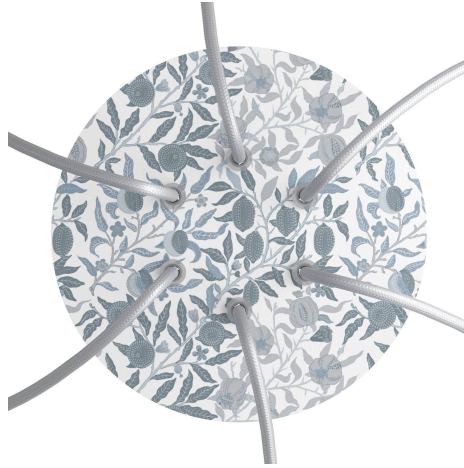

Material: Metal
Material: Dibond
Material: Aluminium

Product gallery:

x6
x4
x4