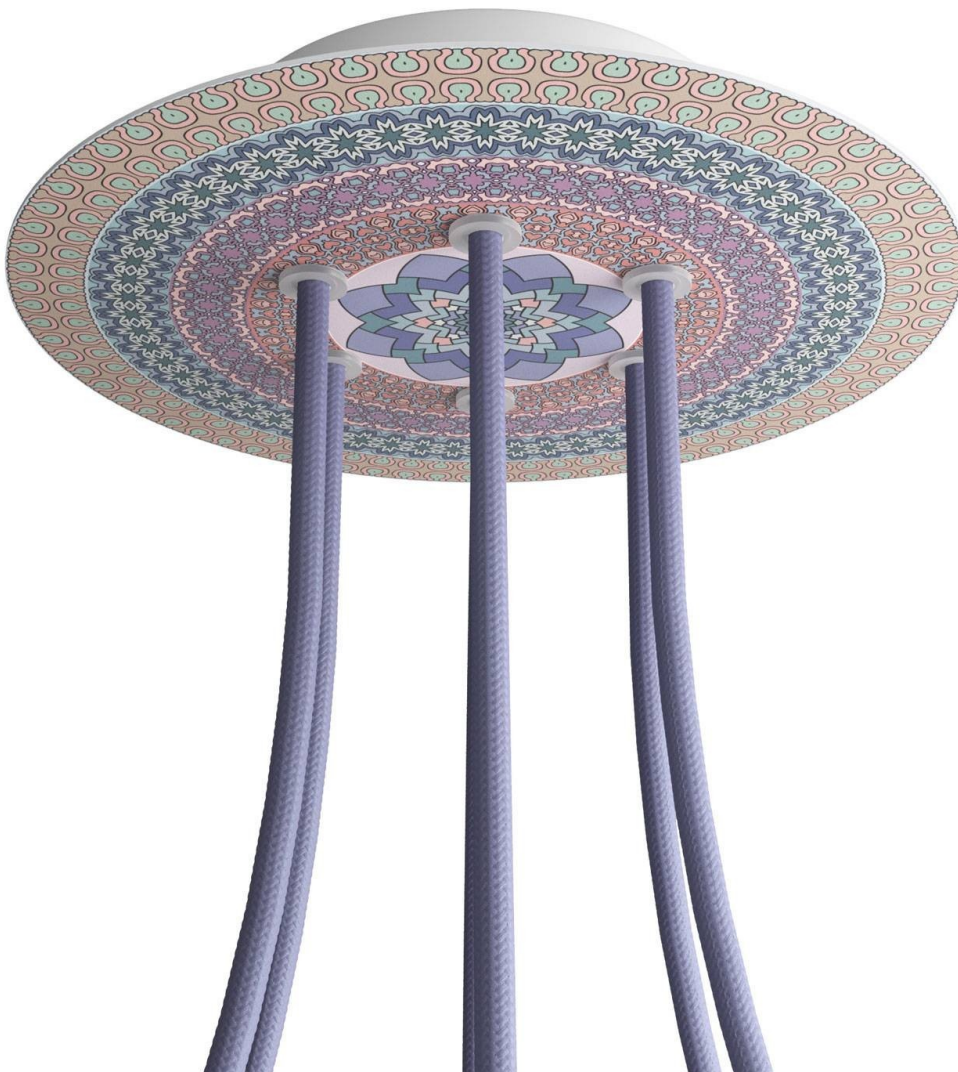

Reference: KROR206F303

EAN13: 8057730843768

Product title:

6 Holes - LARGE Round Ceiling Canopy Kit - Rose One System - PROMO

Product attributes:

Decoration: Palette, Street Art, Pop-Corn, Orange, Blossom, Damasco, Mandala Varanasi, Tree Trunk

Product image: