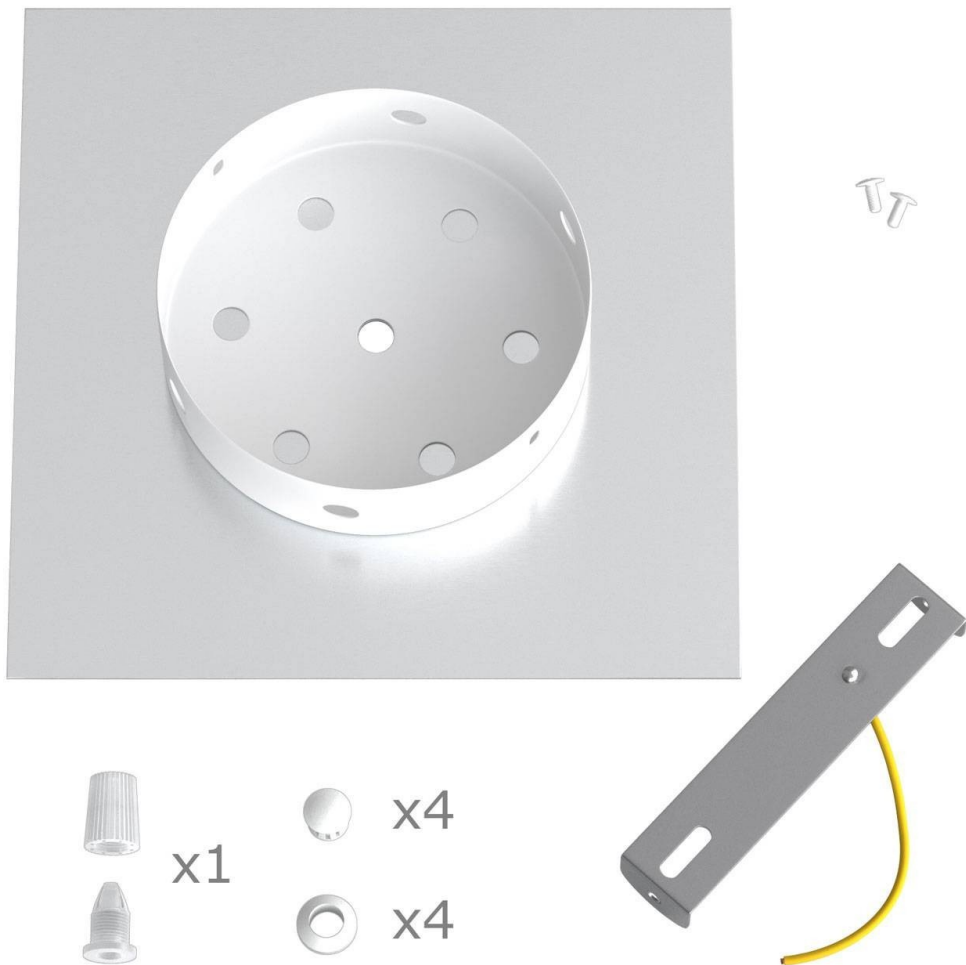

Reference: KROQ201F202

EAN13: 8057730842464

Product title:

1 Hole - LARGE Square Ceiling Canopy Kit - Rose One System - PROMO

Product attributes:

Decoration: Palette, Street Art, Pop-Corn, Orange, Triangle

Product image: