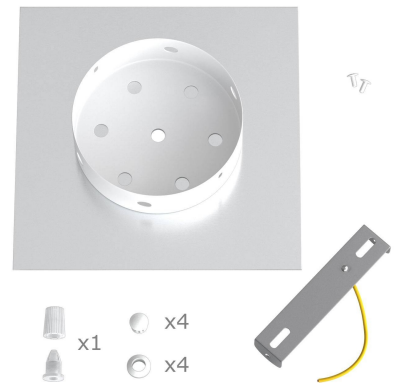

Material: Metal
Material: Dibond
Material: Aluminium

Product gallery:

- x1
- x4
- x4