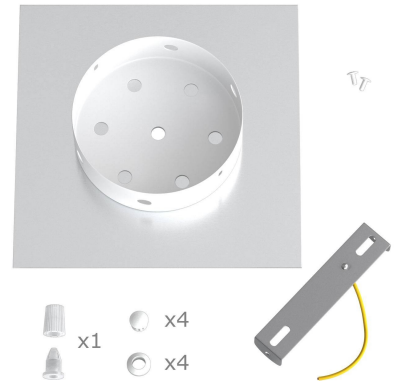

What sets this apart from our regular pendant light canopies is that this is a two part system with an extra deep ceiling canopy that allows for easier wiring of connections, as well as a wide cover over the canopy that allows you to create pendant lights, swag chandeliers, cluster lights and more with even greater impact.

This Rose One Canopy Kit includes the following: a LARGE Rose One Cover (7.87" diameter) with pre-drilled hole; a LARGE Extra Deep Rose One Canopy (4.7" diameter); cable clamp strain reliefs; and all brackets & mounting hardware.

**Product description:****Technical data for LARGE Square Ceiling Canopy Kit - Rose One System**

- LARGE Extra Deep Rose One Ceiling Canopy
- Diameter: 4.7 inches
- Height: 1.38 inches
- Material: metal
- Bracket fasteners
- 4 Caps and 4 rubber grommets are included for side holes
  
- LARGE Rose One Cover
- Material: aluminum or dibond
- Length of each side: 7.87 inches
- Hole diameters: 10 mm (3/8")
- Thickness: if aluminum 1 mm, if dibond 3 mm
- Clear plastic cable clamp strain reliefs included (1 per hole)

The Rose One System is Patent Pending

**Product features:**

Material: Metal  
Material: Dibond  
Material: Aluminium

Product gallery:

- x1
- x4
- x4