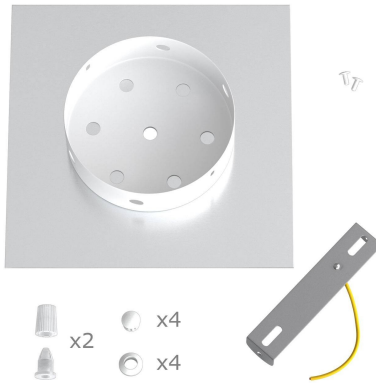

What sets this apart from our regular pendant light canopies is that this is a two part system with an extra deep ceiling canopy that allows for easier wiring of connections, as well as a wide cover over the canopy that allows you to create pendant lights, swag chandeliers, cluster lights and more with even greater impact.

This Rose One Canopy Kit includes the following: a LARGE Rose One Cover (7.87" diameter) with pre-drilled holes; a LARGE Extra Deep Rose One Canopy (4.7" diameter); cable clamp strain reliefs; and all brackets & mounting hardware.

**Product description:****Technical data for LARGE Square Ceiling Canopy Kit - Rose One System**

- LARGE Extra Deep Rose One Ceiling Canopy
- Diameter: 4.7 inches
- Height: 1.38 inches
- Material: metal
- Bracket fasteners
- 4 Caps and 4 rubber grommets are included for side holes
  
- LARGE Rose One Cover
- Material: aluminum or dibond
- Length of each side: 7.87 inches
- Hole diameters: 10 mm (3/8")
- Thickness: if aluminum 1 mm, if dibond 3 mm
- Clear plastic cable clamp strain reliefs included (1 per hole)

The Rose One System is Patent Pending

**Product features:**

Material: Metal  
Material: Dibond  
Material: Aluminium

Product gallery:

- x2
- x4
- x4