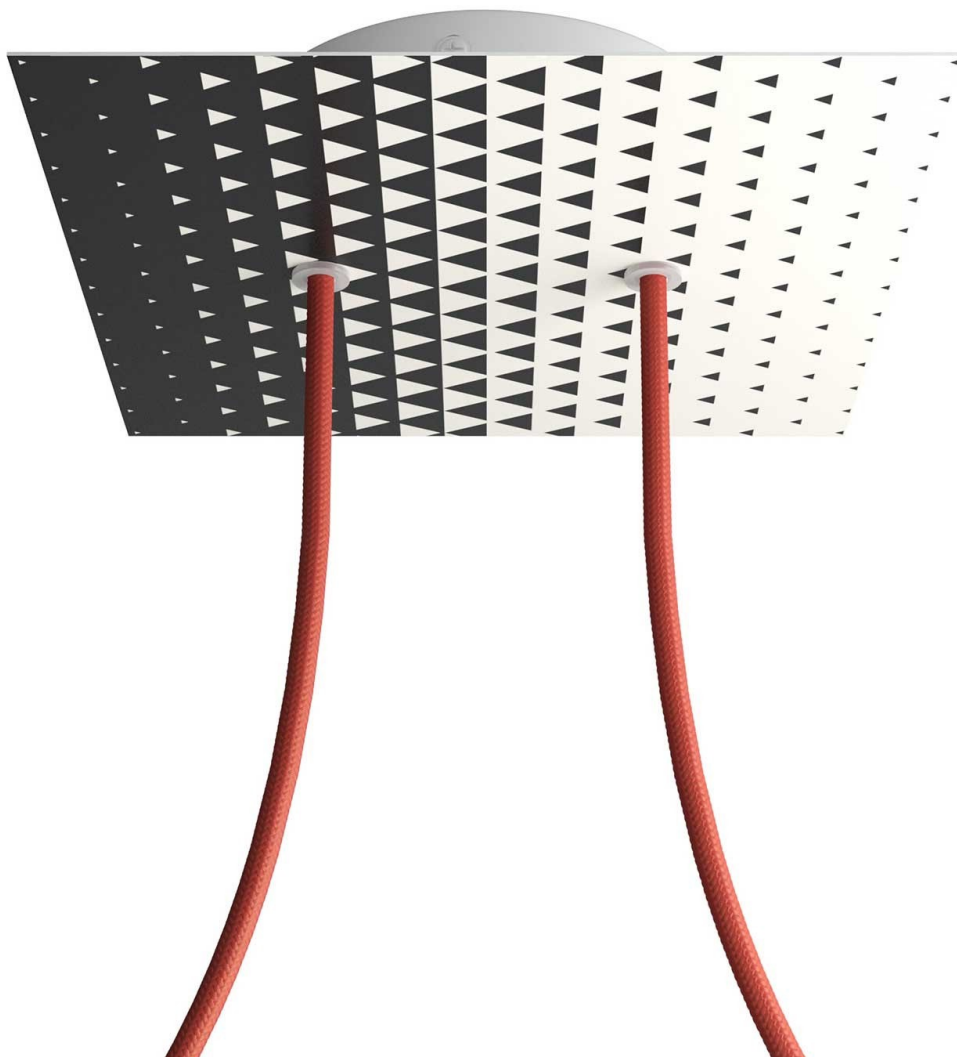

Reference: KROQ202F205

EAN13: 8057730842723

Product title:

2 Holes - LARGE Square Ceiling Canopy Kit - Rose One System - PROMO

Product attributes:

Decoration: Palette, Street Art, Pop-Corn, Orange, Triangle

Product image: