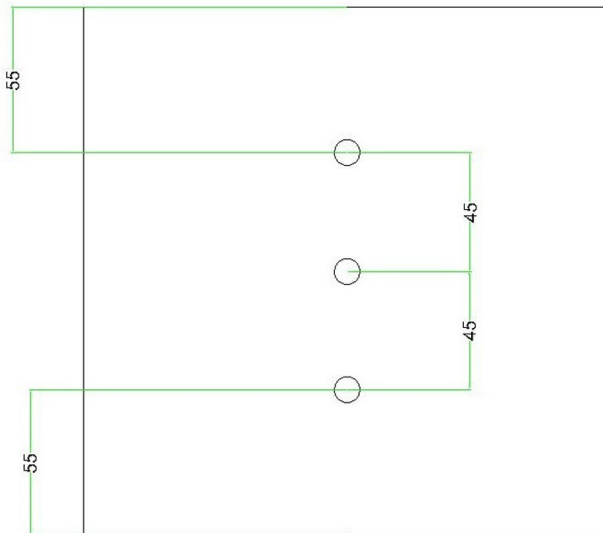

Reference: KROQ203LF203

EAN13: 8057730843164

Product title:

3 In-line Holes - LARGE Square Ceiling Canopy Kit - Rose One System - PROMO

Product attributes:

Decoration: Palette, Street Art, Pop-Corn, Orange, Triangle

Product image: