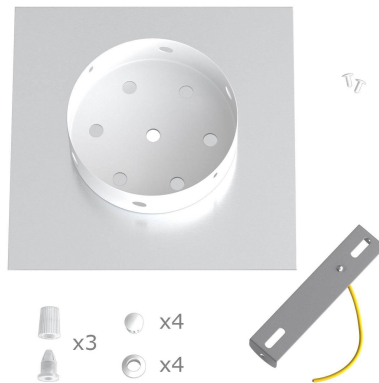

Material: Metal
Material: Dibond
Material: Aluminium

Product gallery:

- x3
- x4
- x4