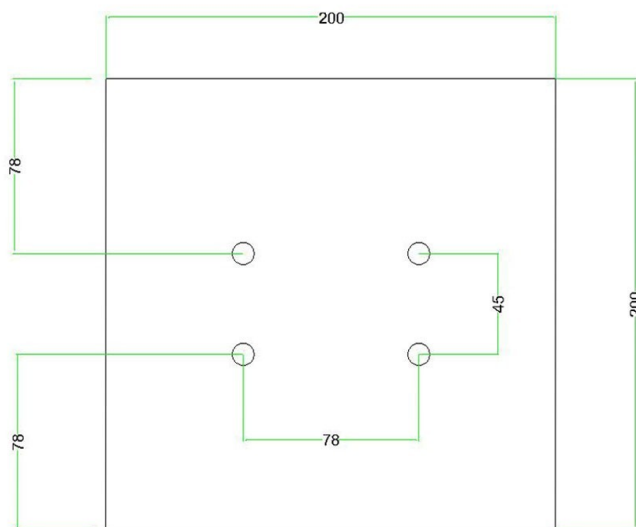

Reference: KROQ204F201

EAN13: 8057730843379

**Product title:**

4 Holes - LARGE Square Ceiling Canopy Kit - Rose One System - PROMO

**Product attributes:**

Decoration: Palette, Street Art, Pop-Corn, Orange, Triangle

**Product image:**

**Product price:**

\$25.05 tax included

**Product short description:**

This Rose One Canopy Kit comes with EVERYTHING you need to make your own 4 hole pendant light utilizing our LARGE Rose One Canopy & square Cover.

This Rose One Canopy Kit includes the following: a LARGE Rose One Cover (7.87" diameter) with pre-drilled holes; a LARGE Extra Deep Rose One Canopy (4.7" diameter); cable clamp strain reliefs; and all brackets & mounting hardware.

**Product description:****Technical data for LARGE Square Ceiling Canopy Kit - Rose One System**

- LARGE Extra Deep Rose One Ceiling Canopy
- Diameter: 4.7 inches
- Height: 1.38 inches
- Material: metal
- Bracket fasteners
- 4 Caps and 4 rubber grommets are included for side holes
  
- LARGE Rose One Cover
- Material: aluminum or dibond
- Length of each side: 7.87 inches
- Hole diameters: 10 mm (3/8")
- Thickness: if aluminum 1 mm, if dibond 3 mm
- Clear plastic cable clamp strain reliefs included (1 per hole)