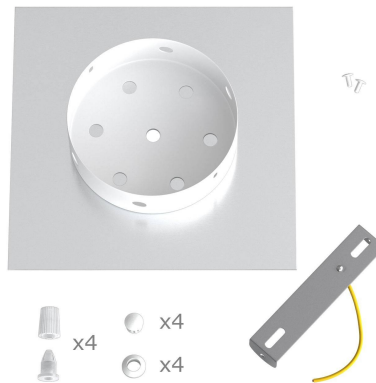

What sets this apart from our regular pendant light canopies is that this is a two part system with an extra deep ceiling canopy that allows for easier wiring of connections, as well as a wide cover over the canopy that allows you to create pendant lights, swag chandeliers, cluster lights and more with even greater impact.

This Rose One Canopy Kit includes the following: a LARGE Rose One Cover (7.87" diameter) with pre-drilled holes; a LARGE Extra Deep Rose One Canopy (4.7" diameter); cable clamp strain reliefs; and all brackets & mounting hardware.

**Product description:****Technical data for LARGE Square Ceiling Canopy Kit - Rose One System**

- LARGE Extra Deep Rose One Ceiling Canopy
- Diameter: 4.7 inches
- Height: 1.38 inches
- Material: metal
- Bracket fasteners
- 4 Caps and 4 rubber grommets are included for side holes
  
- LARGE Rose One Cover
- Material: aluminum or dibond
- Length of each side: 7.87 inches
- Hole diameters: 10 mm (3/8")
- Thickness: if aluminum 1 mm, if dibond 3 mm
- Clear plastic cable clamp strain reliefs included (1 per hole)

The Rose One System is Patent Pending

**Product features:**

Material: Dibond  
Material: Aluminium  
Material: Metal

Product gallery:

- x4
- x4
- x4