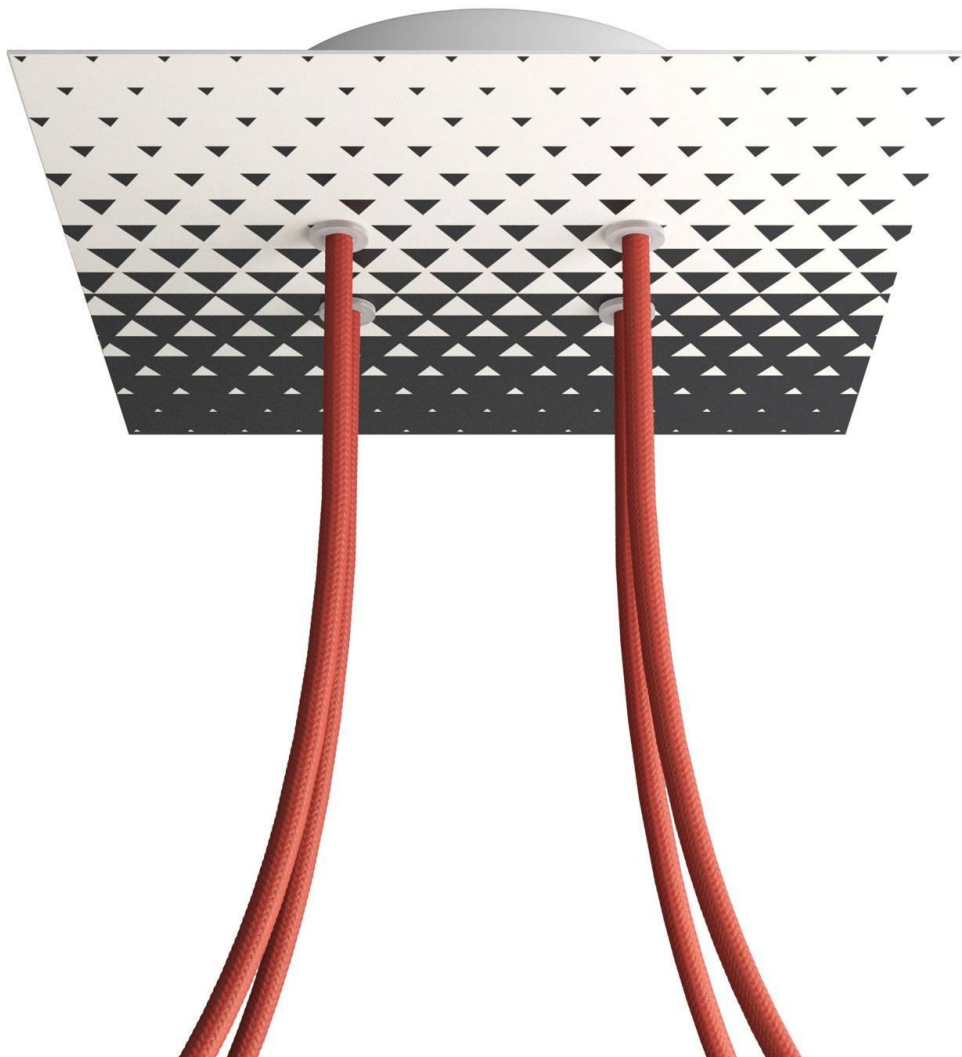

Reference: KROQ204F205

EAN13: 8057730843416

Product title:

4 Holes - LARGE Square Ceiling Canopy Kit - Rose One System - PROMO

Product attributes:

Decoration: Palette, Street Art, Pop-Corn, Orange, Triangle

Product image: