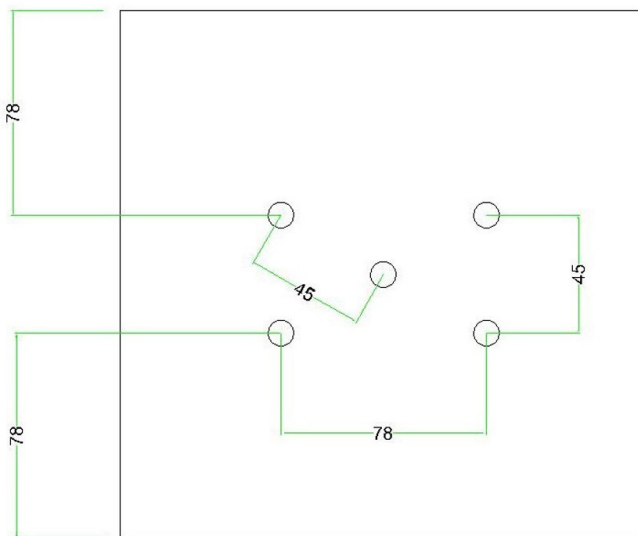

Reference: KROQ205F202

EAN13: 8057730843614

Product title:

5 Holes - LARGE Square Ceiling Canopy Kit - Rose One System - PROMO

Product attributes:

Decoration: Palette, Street Art, Pop-Corn, Orange, Triangle

Product image: