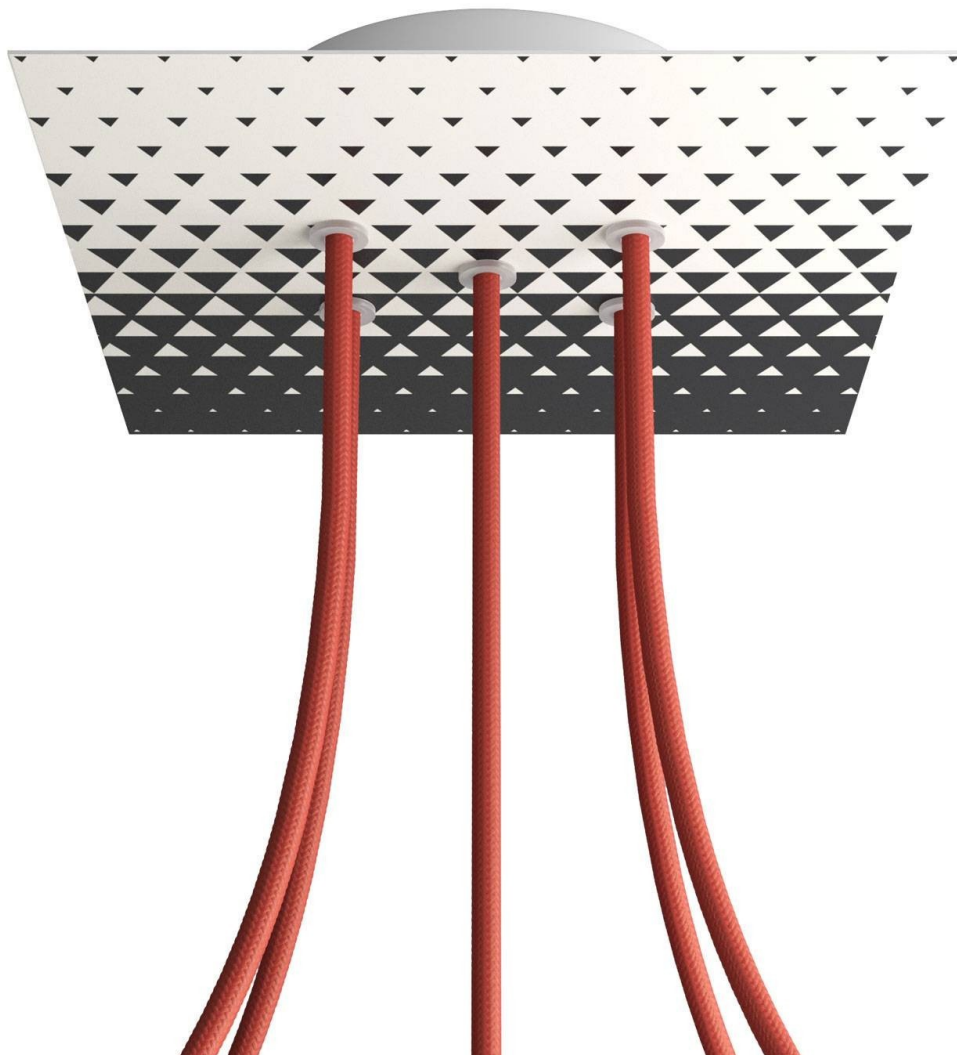

Reference: KROQ205F205

EAN13: 8057730843645

Product title:

5 Holes - LARGE Square Ceiling Canopy Kit - Rose One System - PROMO

Product attributes:

Decoration: Palette, Street Art, Pop-Corn, Orange, Triangle

Product image: