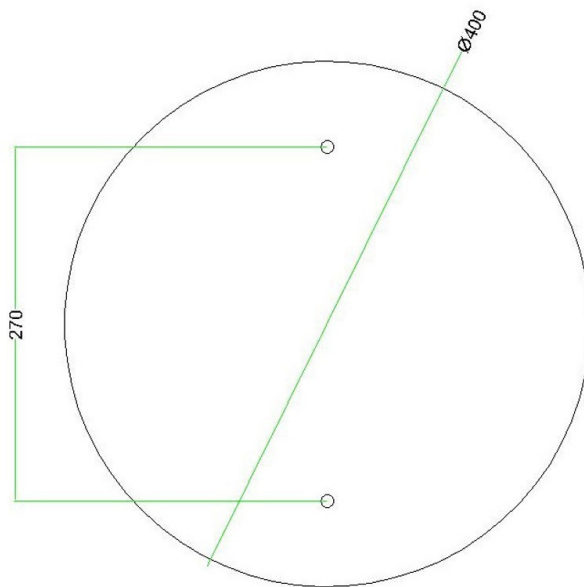

Reference: KROR402F204
EAN13: 8057730844420

Product title:

2 Holes - EXTRA LARGE Round Ceiling Canopy Kit - Rose One System - PROMO

Product attributes:

Decoration: Palette, Street Art, Pop-Corn, Orange, Blossom, Damasco, Mandala Varanasi, Tree Trunk

Product image: