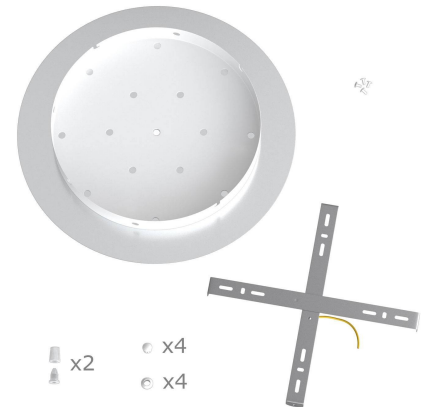

What sets the Rose One System apart from our regular pendant light canopies is that this is a two part system with an extra deep ceiling canopy that allows for easier wiring of connections, as well as a wide cover over the canopy that allows you to create extra large pendant lights, swag chandeliers, huge cluster lights and more with even greater impact.

This Rose One Canopy Kit includes the following: an EXTRA LARGE Rose One Cover (15.75" diameter) with pre-drilled holes; an EXTRA LARGE Extra Deep Rose One Canopy (11.8" diameter); cable clamp strain reliefs; and all brackets & mounting hardware.

**Product description:****Technical data for EXTRA LARGE Round Ceiling Canopy Kit - Rose One System**

- EXTRA LARGE Extra Deep Rose One Ceiling Canopy
- Diameter: 11.8 inches
- Height: 1.38 inches
- Material: metal
- Bracket fasteners
- 4 Caps and 4 rubber grommets are included for side holes
  
- EXTRA LARGE Rose One Cover
- Material: aluminum or dibond
- Diameter: 15.75 inches
- Hole diameters: 10 mm (3/8")
- Thickness: if aluminum 1 mm, if dibond 3 mm
- Clear plastic cable clamp strain reliefs included (1 per hole)

The Rose One System is Patent Pending

**Product features:**

Material: Metal  
Material: Dibond  
Material: Aluminium

Product gallery:

x2  
x4  
x4